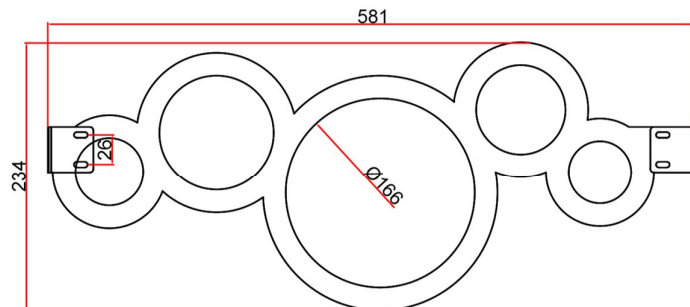

Circle Style Designer Towel Hanger

Technical Drawing

375mm Width

470mm Width

565mm Width

Eastbrook 

Eastbrook Road, Gloucester GL4 3DB

Technical Helpline : 01452 317890