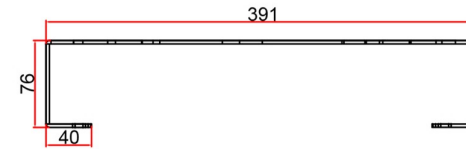

Circle Style Designer Towel Hanger

Technical Drawing

375mm Width

470mm Width

565mm Width

Eastbrook 

Eastbrook Road, Gloucester GL4 3DB

Technical Helpline : 01452 317890