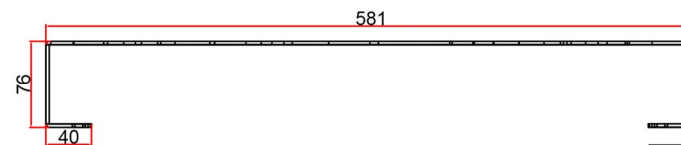

Circle Style Designer Towel Hanger

Technical Drawing

375mm Width

470mm Width

565mm Width

Eastbrook 

Eastbrook Road, Gloucester GL4 3DB

Technical Helpline : 01452 317890