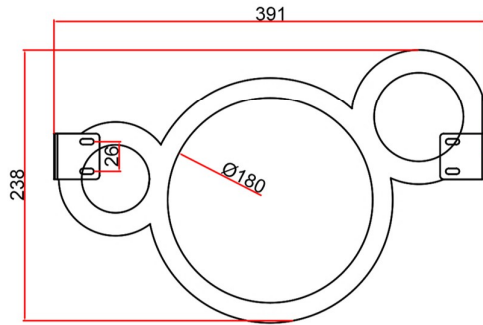

Circle Style Designer Towel Hanger

Technical Drawing

375mm Width

470mm Width

565mm Width

Eastbrook 

Eastbrook Road, Gloucester GL4 3DB

Technical Helpline : 01452 317890