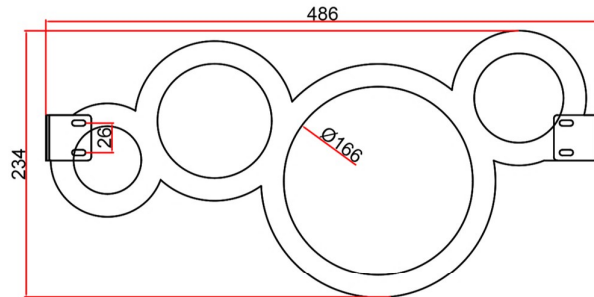

Circle Style Designer Towel Hanger

Technical Drawing

375mm Width

470mm Width

565mm Width

Eastbrook 

Eastbrook Road, Gloucester GL4 3DB

Technical Helpline : 01452 317890