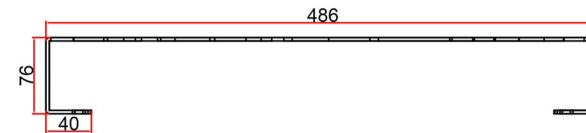

Circle Style Designer Towel Hanger

Technical Drawing

375mm Width

470mm Width

565mm Width

Eastbrook 

Eastbrook Road, Gloucester GL4 3DB

Technical Helpline : 01452 317890