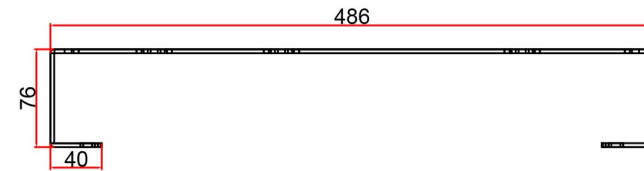

Square Style Designer Towel Hanger

Technical Drawing

375mm Width

470mm Width

565mm Width

Eastbrook 

Eastbrook Road, Gloucester GL4 3DB

Technical Helpline : 01452 317890