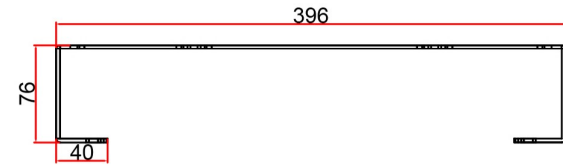

Square Style Designer Towel Hanger

Technical Drawing

375mm Width

470mm Width

565mm Width

Eastbrook 

Eastbrook Road, Gloucester GL4 3DB

Technical Helpline : 01452 317890