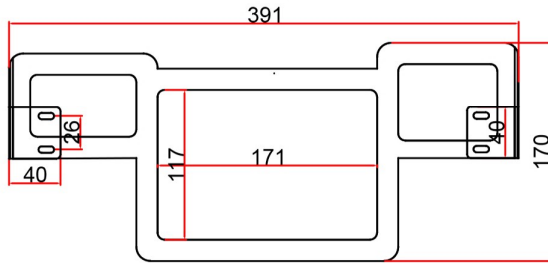

Square Style Designer Towel Hanger

Technical Drawing

375mm Width

470mm Width

565mm Width

Eastbrook 

Eastbrook Road, Gloucester GL4 3DB

Technical Helpline : 01452 317890