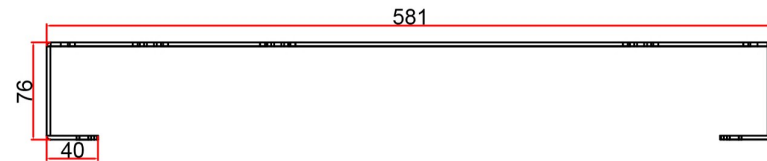

Square Style Designer Towel Hanger

Technical Drawing

375mm Width

470mm Width

565mm Width

Eastbrook 

Eastbrook Road, Gloucester GL4 3DB

Technical Helpline : 01452 317890