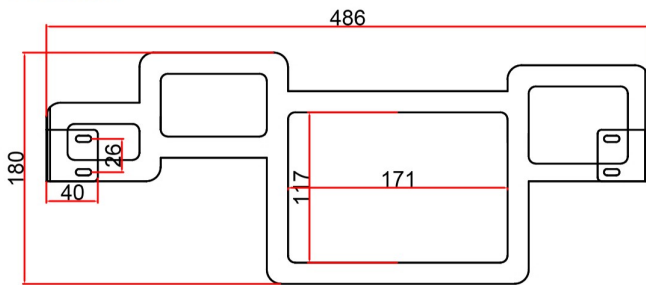

Square Style Designer Towel Hanger

Technical Drawing

375mm Width

470mm Width

565mm Width

Eastbrook 

Eastbrook Road, Gloucester GL4 3DB

Technical Helpline : 01452 317890