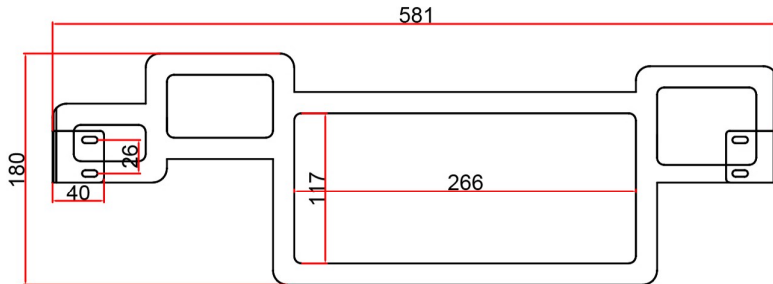

Square Style Designer Towel Hanger

Technical Drawing

375mm Width

470mm Width

565mm Width

Eastbrook 

Eastbrook Road, Gloucester GL4 3DB

Technical Helpline : 01452 317890