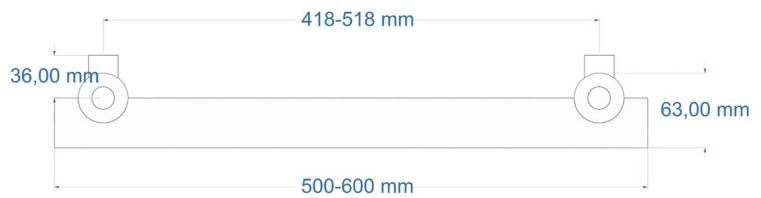

Marlow 850 x 500/600mm. Technical Drawing

Distance from wall : 132mm
Tappngs from : 95mm

Eastbrook 
 Eastbrook Road, Gloucester GL4 3DB
 Technical Helpline : 01452 317890
 Mon - Fri / 8am - 5pm
 Email : technical@eastbrookco.com