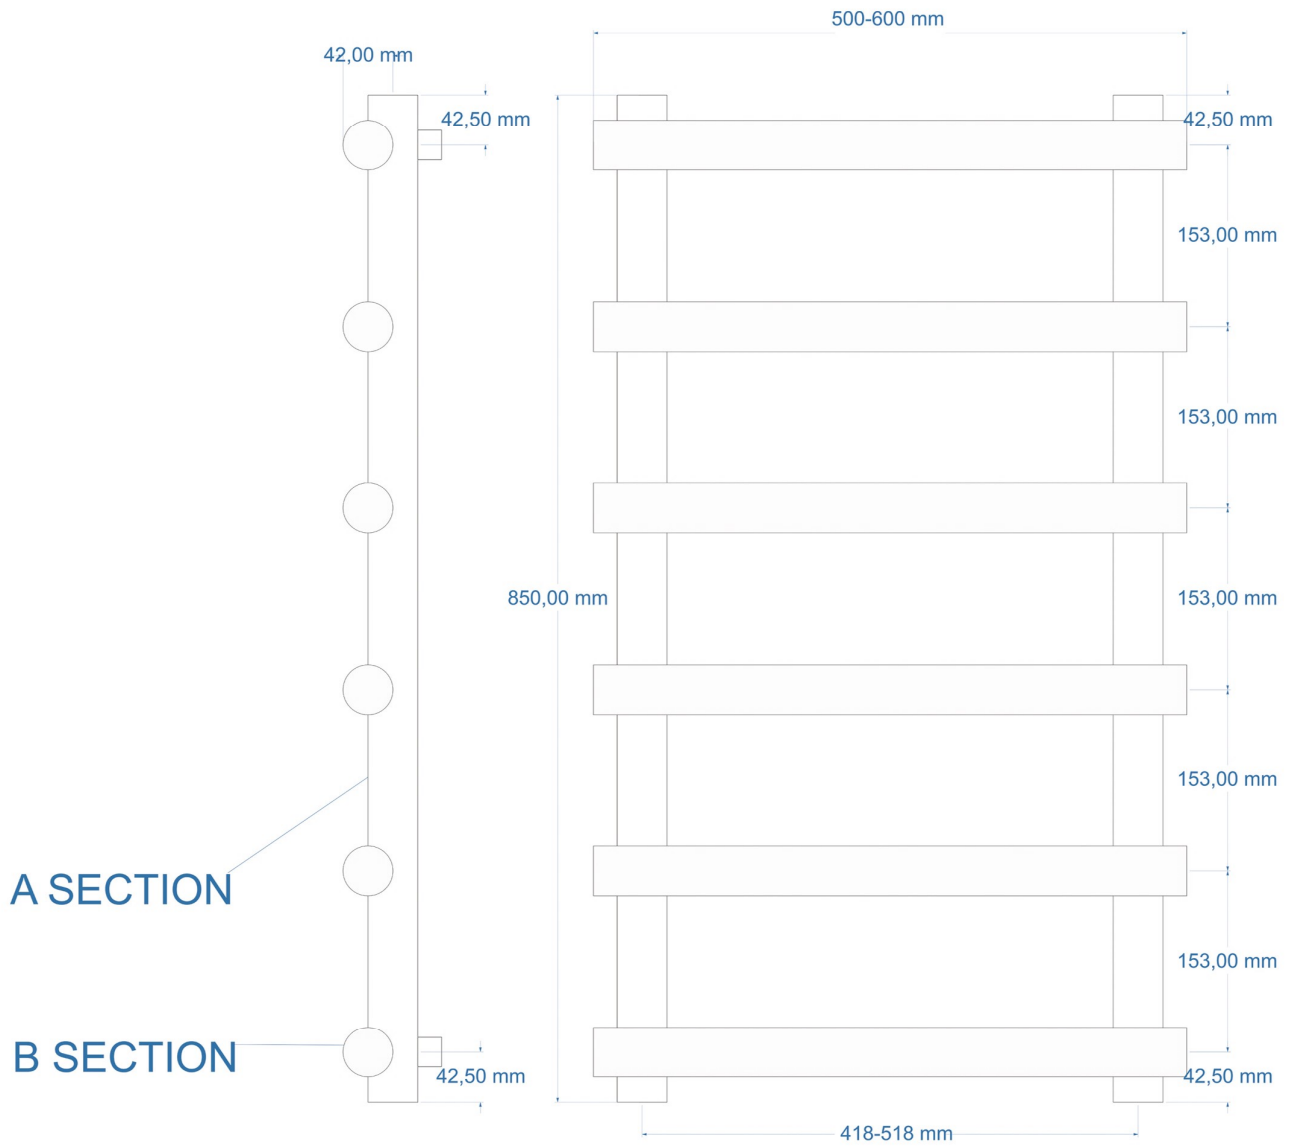

Marlow 850 x 500/600mm. Technical Drawing

Distance from wall : 132mm
Tappngs from : 95mm

Eastbrook 
 Eastbrook Road, Gloucester GL4 3DB
 Technical Helpline : 01452 317890
 Mon - Fri / 8am - 5pm
 Email : technical@eastbrookco.com