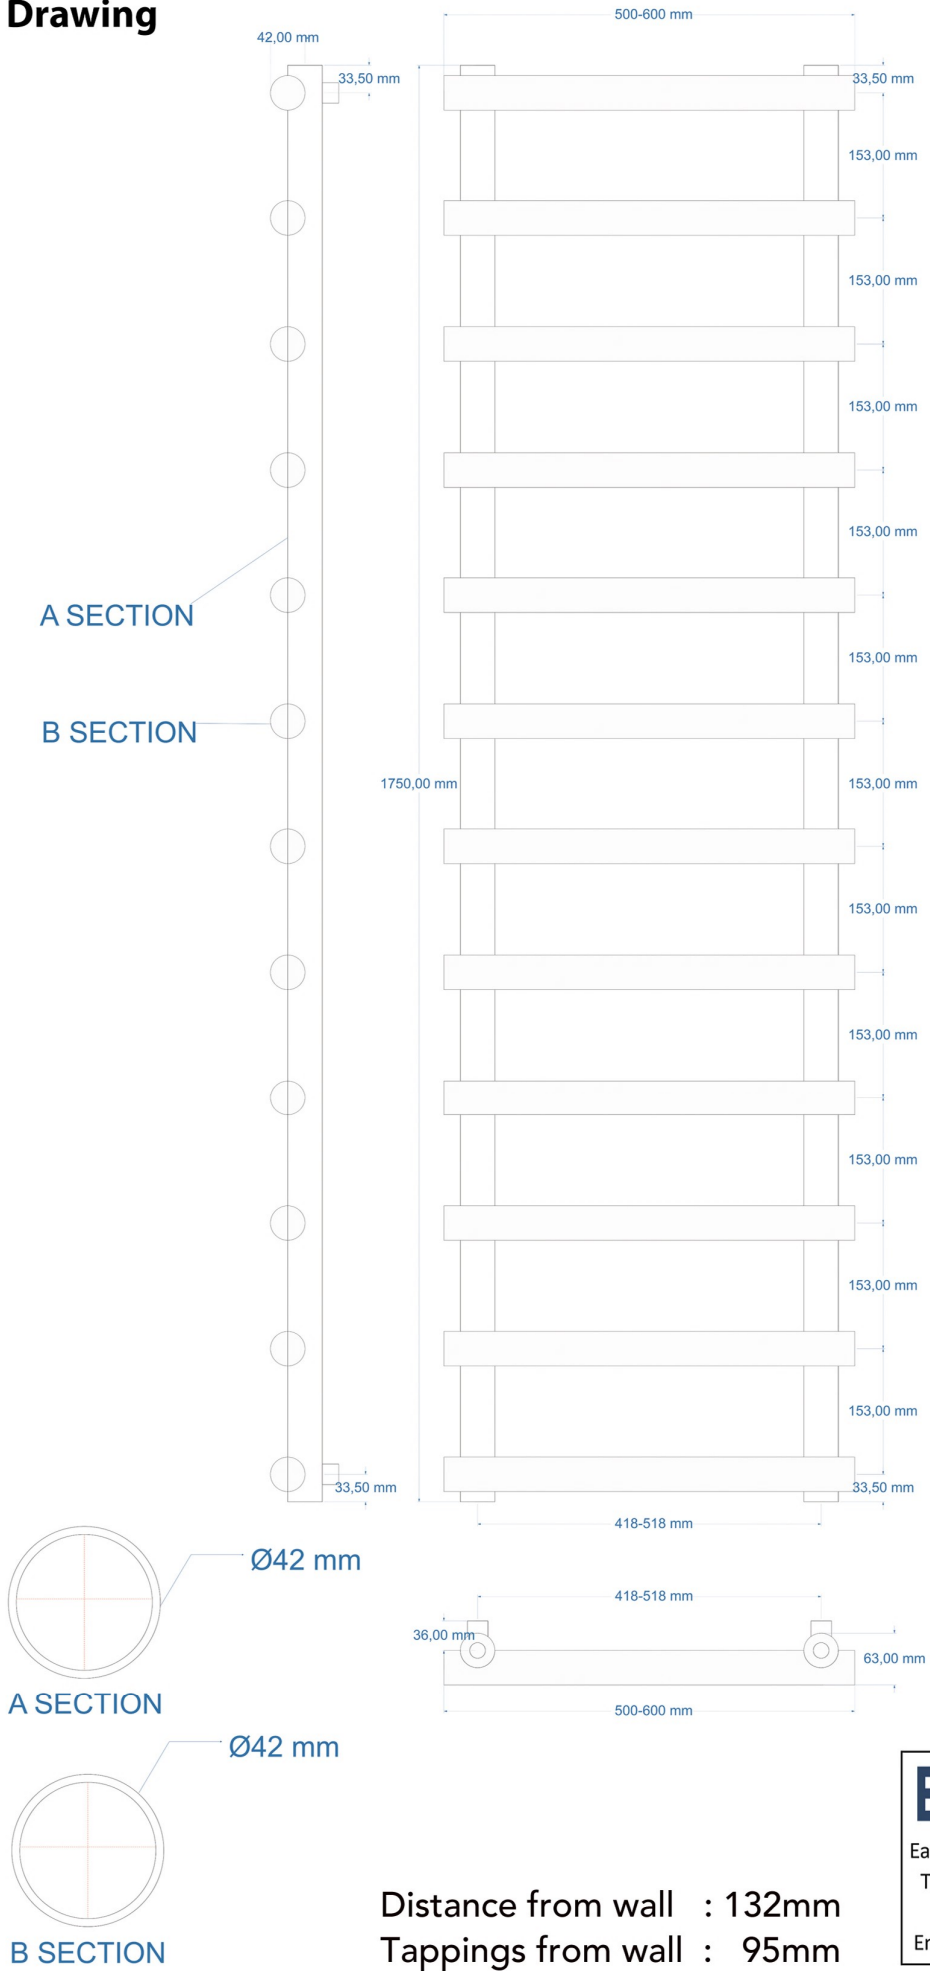

Marlow 1750 x 500/600mm.

Technical Drawing

Distance from wall : 132mm
 Tappings from wall : 95mm

Eastbrook 

Eastbrook Road, Gloucester GL4 3DB
 Technical Helpline : 01452 317890
 Mon - Fri / 8am - 5pm
 Email : technical@eastbrookco.com