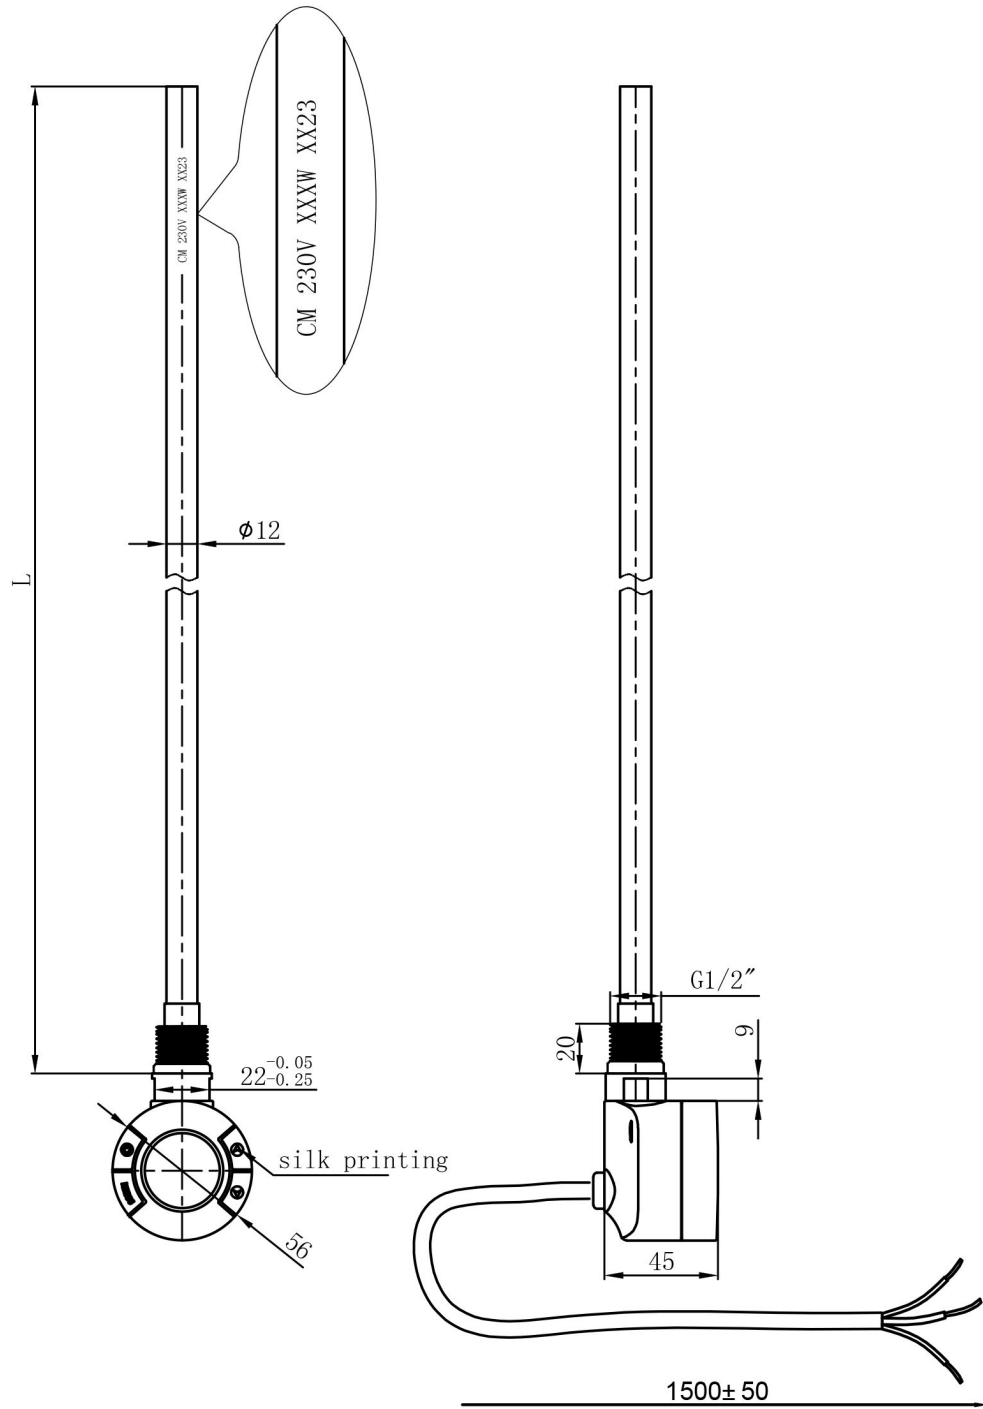

Type B Wi-Fi Element Brass Effect Technical Drawing

Power	Resistance Length (L)
150W	245mm.
300W	315mm.
600W	545mm.
900W	755mm.

* Tolerance +/- 5mm.

Notes :

1. Cable colour for brass effect element is white.
2. Cable length for all Type B Wi-Fi elements is 1.5 metre (+/- 5 cm).
3. IP rating is IPX4.