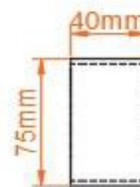

Tunstall V Towel Hanger 350mm. Technical Drawing

scale: 1/1

scale: 1/1

B SECTION

scale: 2/1

Eastbrook 

Eastbrook Road, Gloucester GL4 3DB

Technical Helpline : 01452 317890