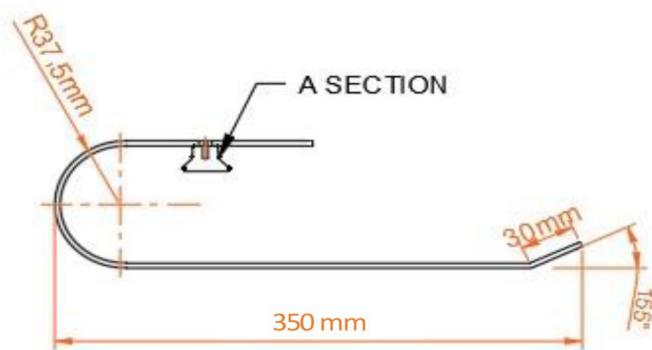

Tunstall V Towel Hanger 350mm. Technical Drawing

scale: 1/1

scale: 1/1

B SECTION

scale: 2/1

Eastbrook 

Eastbrook Road, Gloucester GL4 3DB

Technical Helpline : 01452 317890