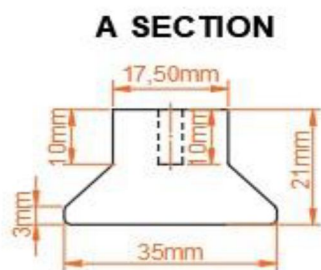

Tunstall V Towel Hanger 350mm. Technical Drawing

scale: 1/1

scale: 1/1

B SECTION

scale: 2/1

Eastbrook 

Eastbrook Road, Gloucester GL4 3DB

Technical Helpline : 01452 317890