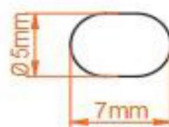

Tunstall V Towel Hanger 350mm. Technical Drawing

scale: 1/1

scale: 1/1

B SECTION

scale: 2/1

Eastbrook 

Eastbrook Road, Gloucester GL4 3DB

Technical Helpline : 01452 317890