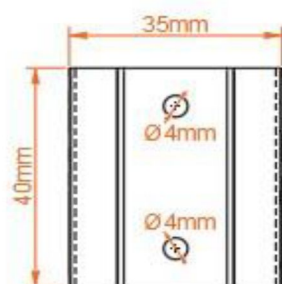

Tunstall V Towel Hanger 350mm. Technical Drawing

scale: 1/1

scale: 1/1

B SECTION

scale: 2/1

Eastbrook 

Eastbrook Road, Gloucester GL4 3DB

Technical Helpline : 01452 317890