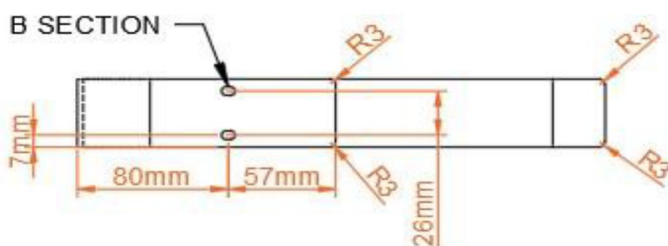

Tunstall V Towel Hanger 350mm. Technical Drawing

scale: 1/1

scale: 1/1

B SECTION

scale: 2/1

Eastbrook 

Eastbrook Road, Gloucester GL4 3DB

Technical Helpline : 01452 317890