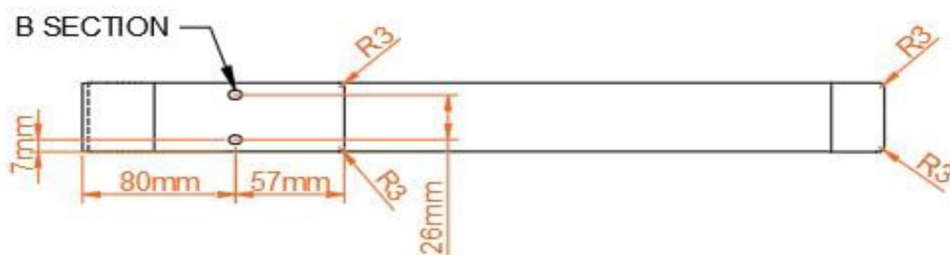

Tunstall V Towel Hanger 490mm.

Technical Drawing

scale: 1/1

scale: 1/1

B SECTION

scale: 2/1

Eastbrook 

Eastbrook Road, Gloucester GL4 3DB