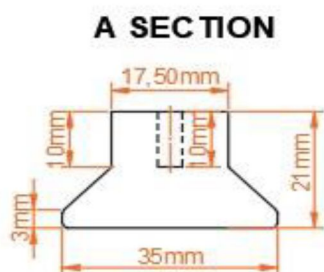

Tunstall V Towel Hanger 490mm.

Technical Drawing

scale: 1/1

scale: 1/1

B SECTION

scale: 2/1

Eastbrook 

Eastbrook Road, Gloucester GL4 3DB