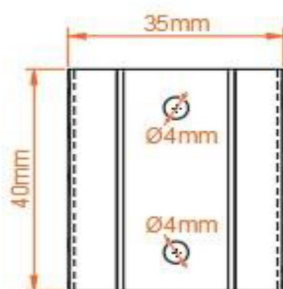

Tunstall V Towel Hanger 490mm.

Technical Drawing

scale: 1/1

scale: 1/1

B SECTION

scale: 2/1

Eastbrook 

Eastbrook Road, Gloucester GL4 3DB