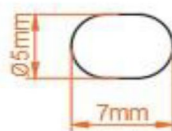

Tunstall V Towel Hanger 490mm.

Technical Drawing

scale: 1/1

scale: 1/1

B SECTION

scale: 2/1

Eastbrook 

Eastbrook Road, Gloucester GL4 3DB