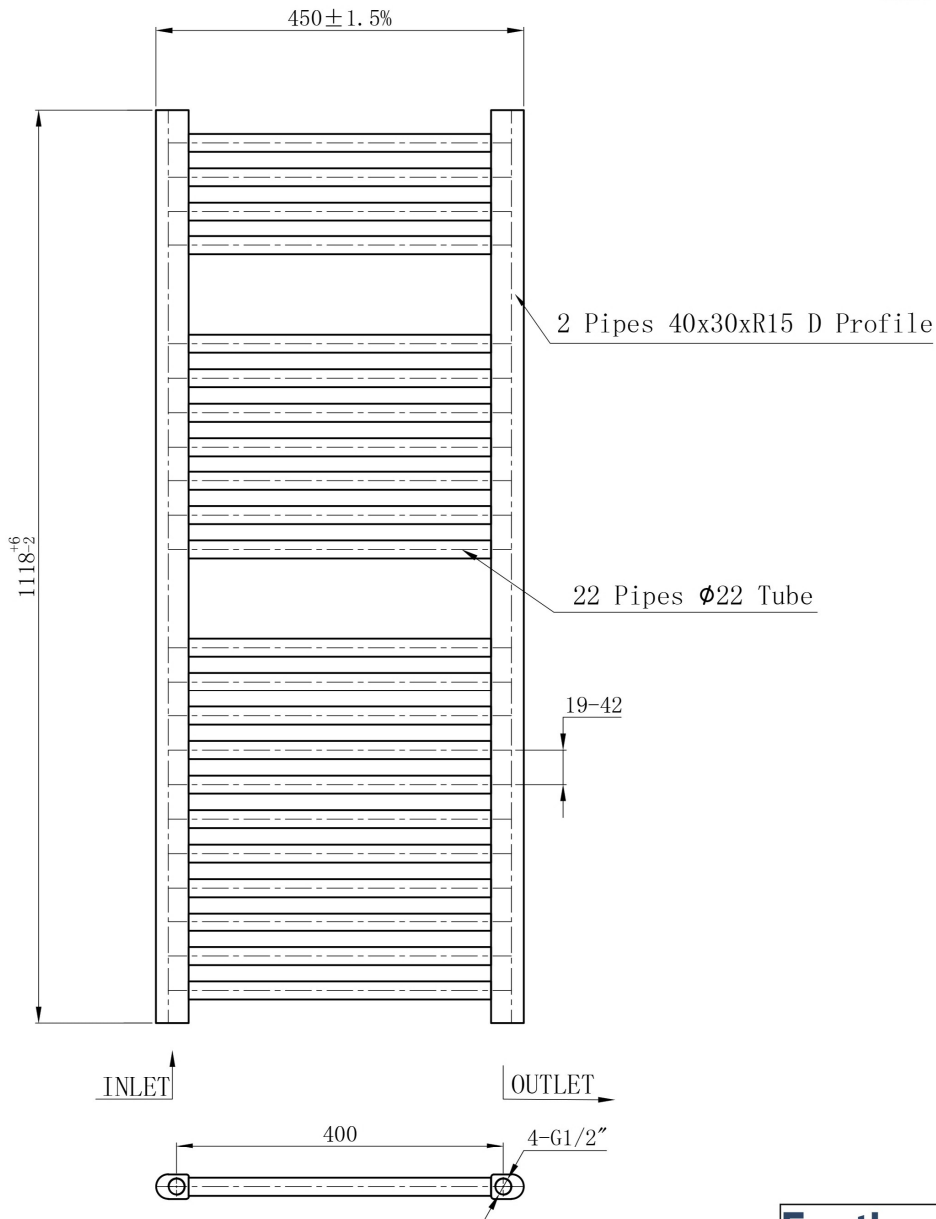

### General Information

Product:	41.0282
Description:	Straight Biava Multirail 1118 x 450
Website Link:	<a href="#">(Click Here)</a>
Product Type:	Towel Rail
Brand:	Eastbrook Company
Colour:	Gloss White
Material:	Mild Steel
Height (mm):	1118mm
Width (mm):	450mm
Net Weight (kg):	7.6kg
Product Range:	Biava Multirail

## Drawing

### Biava Multirail Straight 1118 x 450mm. Technical Drawing

Unit: mm

**Eastbrook**   
Eastbrook Road, Gloucester GL4 3DB  
Technical Helpline : 01452 317890  
Mon - Fri / 8am - 5pm  
Email : [technical@eastbrookco.com](mailto:technical@eastbrookco.com)