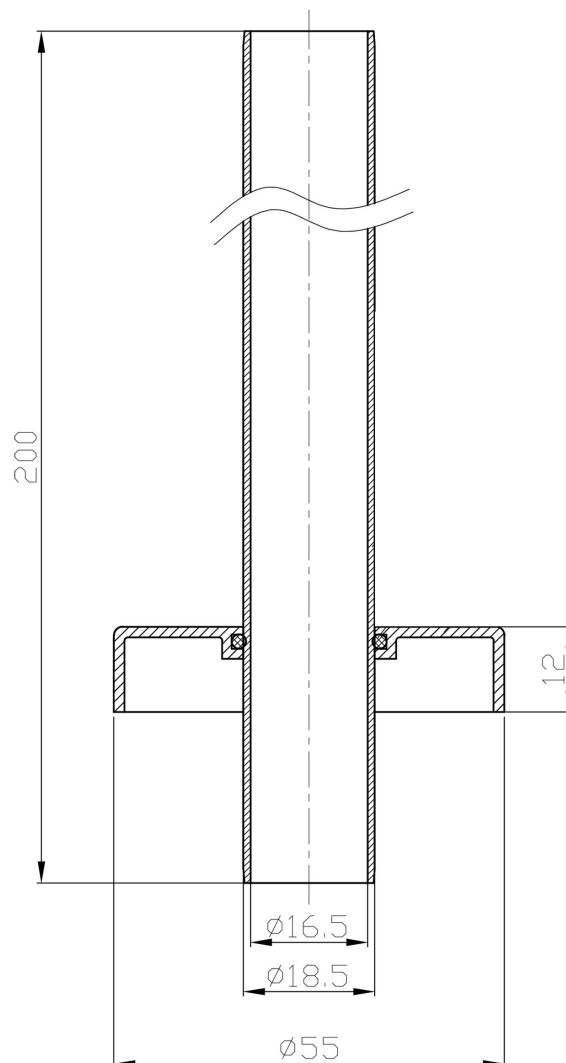

### General Information

---

Product:	41.0603
Description:	15mm Sleeve Kit & Shrouds
Website Link:	<a href="#">(Click Here)</a>
Product Type:	Pipe Shroud
Brand:	Eastbrook Company
Colour:	Chrome
Material:	Brass
Net Weight (kg):	0.26kg
Product Range:	Universal

## Drawing

### 15mm Sleeve Kit & Shrouds Technical Drawing