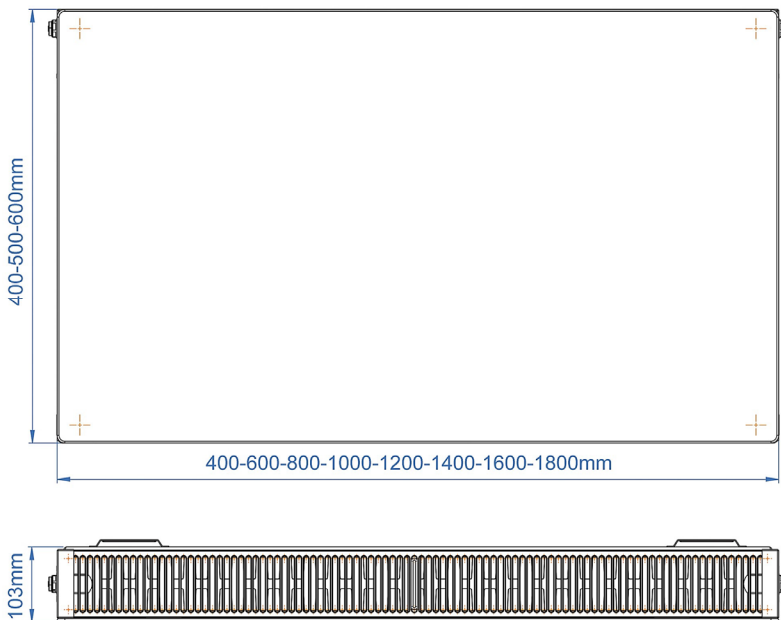

DATASHEET

Image

General Information

Product:	44.0098
Description:	Type 22 Flat Panel Radiator 600 x 1600
Website Link:	(Click Here)
Product Type:	Radiator
Brand:	Eastbrook Company
Colour:	Matt Cappuccino
Material:	Mild Steel
Height (mm):	600mm
Width (mm):	1600mm
Net Weight (kg):	55.98kg
Product Range:	Flat Panel

Product Specifications

Warranty:	5 Year(s)
Supplied with fixings:	Yes
Orientation:	Horizontal
BTU $\Delta T50^{\circ}\text{C}$:	8144
BTU $\Delta T60^{\circ}\text{C}$:	10427
Watts $\Delta T50^{\circ}\text{C}$:	2389
Watts $\Delta T60^{\circ}\text{C}$:	3058

Drawing

TYPE 22 Flat Panel Radiator Technical Drawing

Vertical Tappings : 55mm less than the height of the radiator
Horizontal Tappings are the width of the radiator.

Eastbrook 
Eastbrook Road, Gloucester GL4 3DB
Technical Helpline : 01452 317890
Mon - Fri / 8am - 5pm
Email : technical@eastbrookco.com