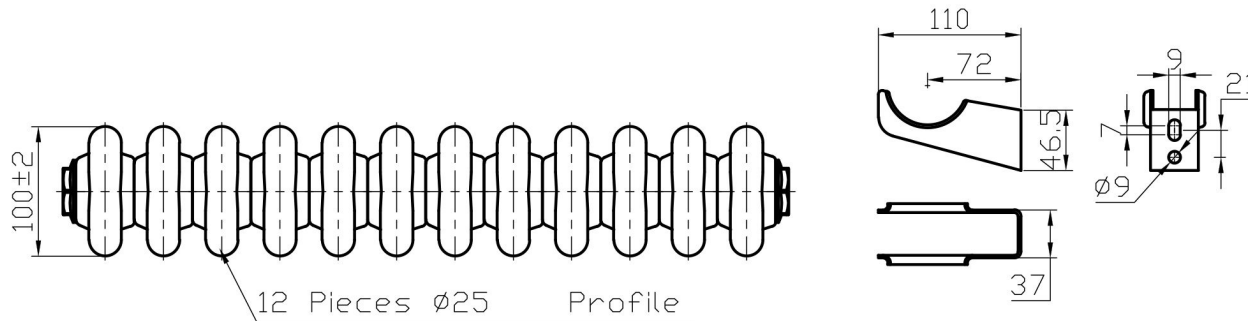

Imperia 3 Column Horizontal 600 x 560mm.

Technical Drawing

Unit: mm

Eastbrook 

Eastbrook Road, Gloucester GL4 3DB
Technical Helpline : 01452 317890
Mon - Fri / 8am - 5pm
Email : technical@eastbrookco.com