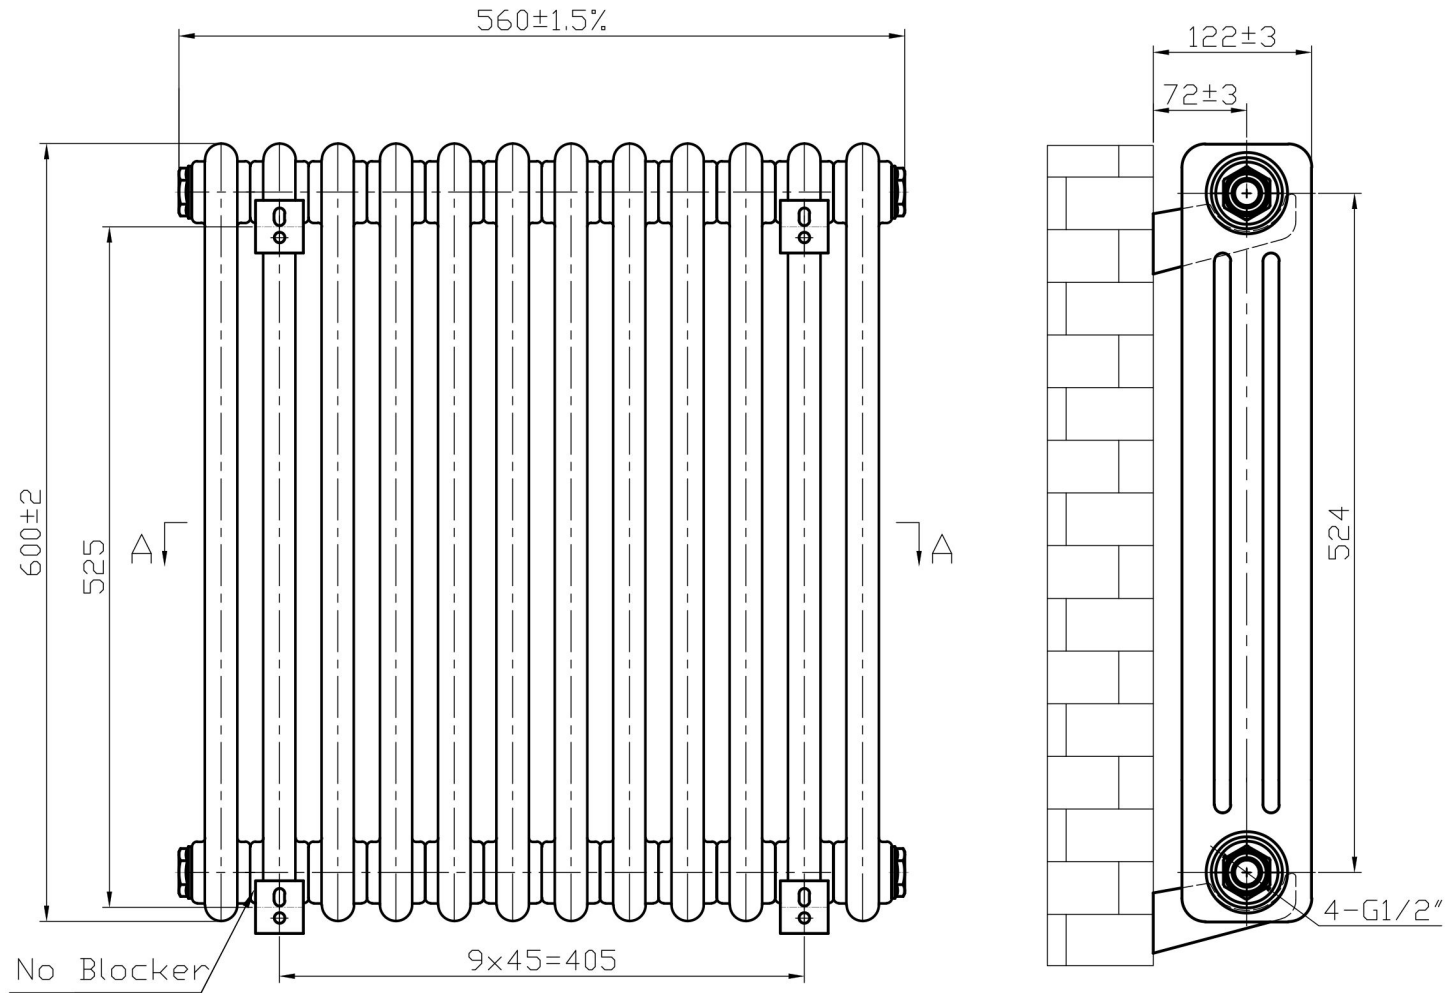

Imperia 3 Column Horizontal 600 x 560mm.

Technical Drawing

Unit: mm

Eastbrook 

Eastbrook Road, Gloucester GL4 3DB
Technical Helpline : 01452 317890
Mon - Fri / 8am - 5pm
Email : technical@eastbrookco.com