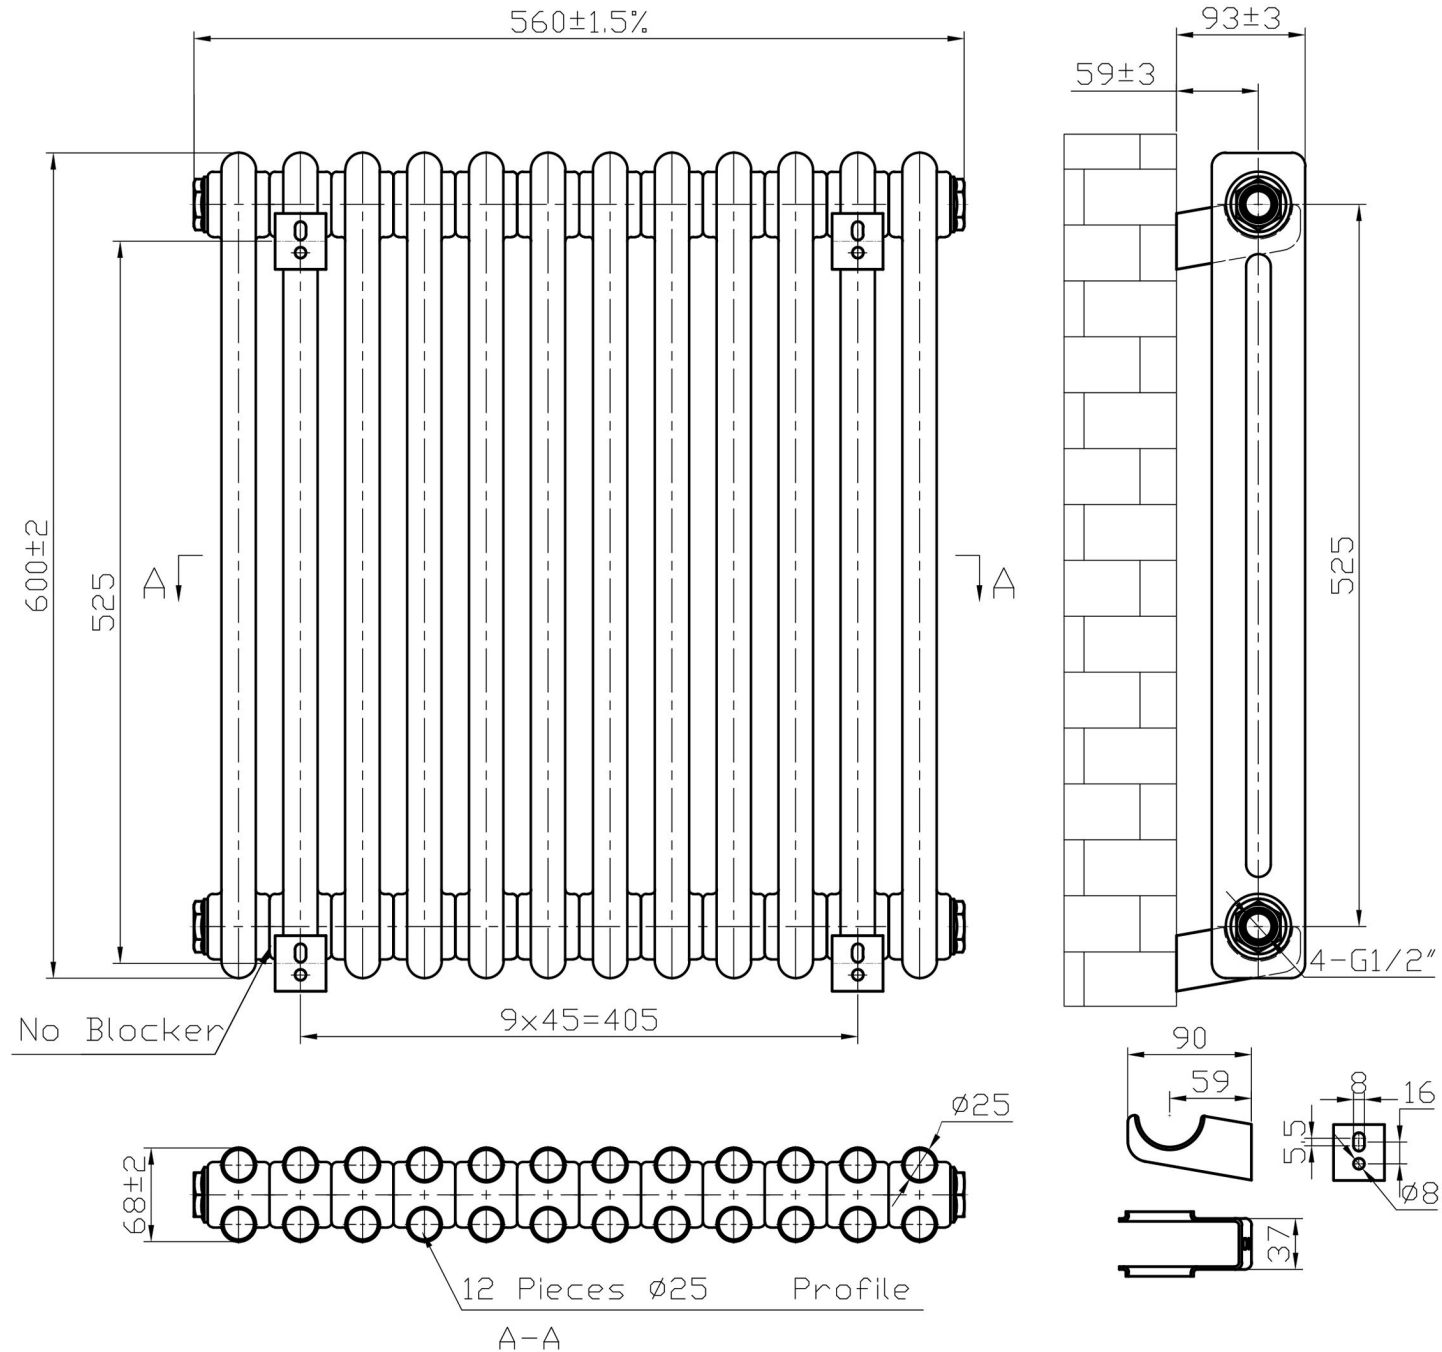

Imperia 2 Column Horizontal 600 x 560mm.

Technical Drawing

Unit: mm

Eastbrook
Eastbrook Road, Gloucester GL4 3DB
Technical Helpline : 01452 317890
Mon - Fri / 8am - 5pm
Email : technical@eastbrookco.com