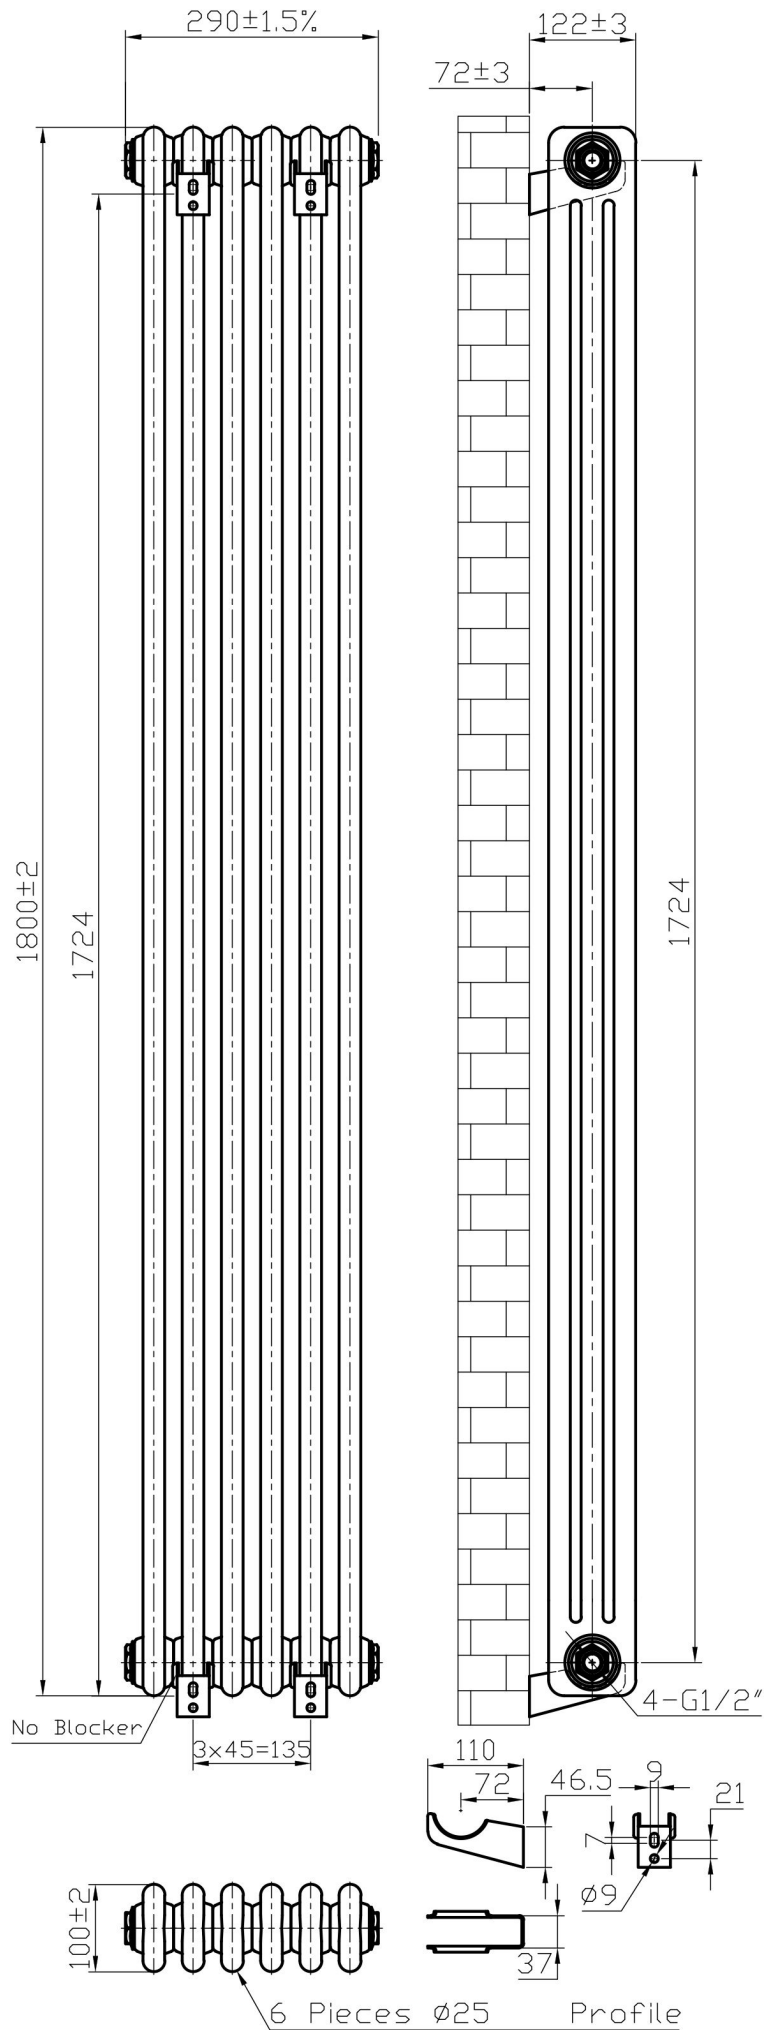

Imperia 3 Column Vertical 1800 x 290mm.

Technical Drawing

Unit: mm

Eastbrook 

Eastbrook Road, Gloucester GL4 3DB
 Technical Helpline : 01452 317890
 Mon - Fri / 8am - 5pm
 Email : technical@eastbrookco.com