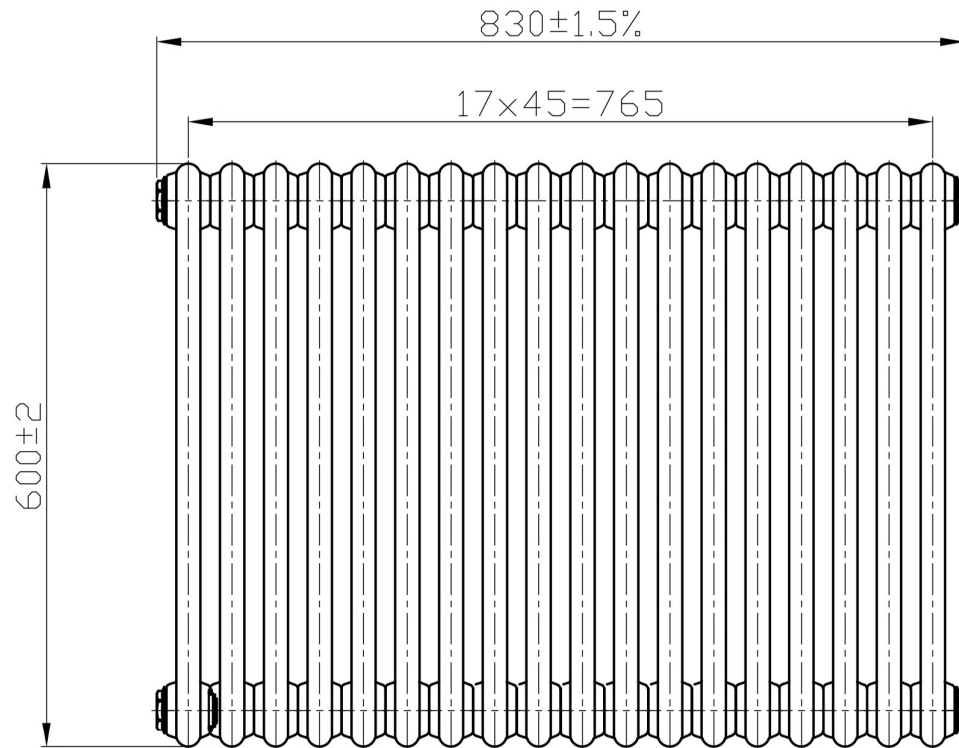

Imperia 3 Column Horizontal 600 x 830mm.

Technical Drawing

Unit: mm

18 Pieces $\varnothing 25 \times 1.5$ Profile

Eastbrook 

Eastbrook Road, Gloucester GL4 3DB

Technical Helpline : 01452 317890

Mon - Fri / 8am - 5pm