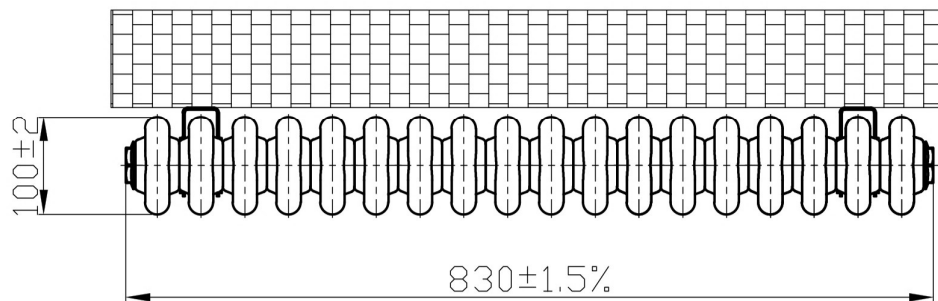

Imperia 3 Column Horizontal 600 x 830mm.

Technical Drawing

Unit: mm

18 Pieces $\varnothing 25 \times 1.5$ Profile

Eastbrook 

Eastbrook Road, Gloucester GL4 3DB

Technical Helpline : 01452 317890

Mon - Fri / 8am - 5pm