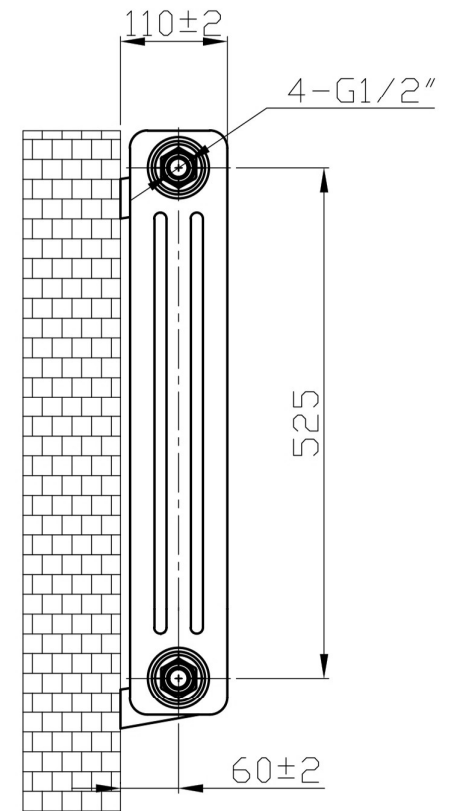

Imperia 3 Column Horizontal 600 x 830mm.

Technical Drawing

Unit: mm

18 Pieces $\varnothing 25 \times 1.5$ Profile

Eastbrook 

Eastbrook Road, Gloucester GL4 3DB

Technical Helpline : 01452 317890

Mon - Fri / 8am - 5pm