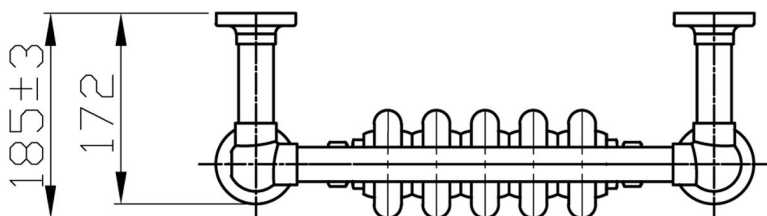

Avon Traditional Towel Rail 960 x 500mm.

Technical Drawing

Unit: mm

Tappings : 370mm.
 Tappings from wall : 135mm.
 Distance from wall : 185mm.

Eastbrook 
 Eastbrook Road, Gloucester GL4 3DB
 Technical Helpline : 01452 317890
 Mon - Fri / 8am - 5pm
 Email : technical@eastbrookco.com