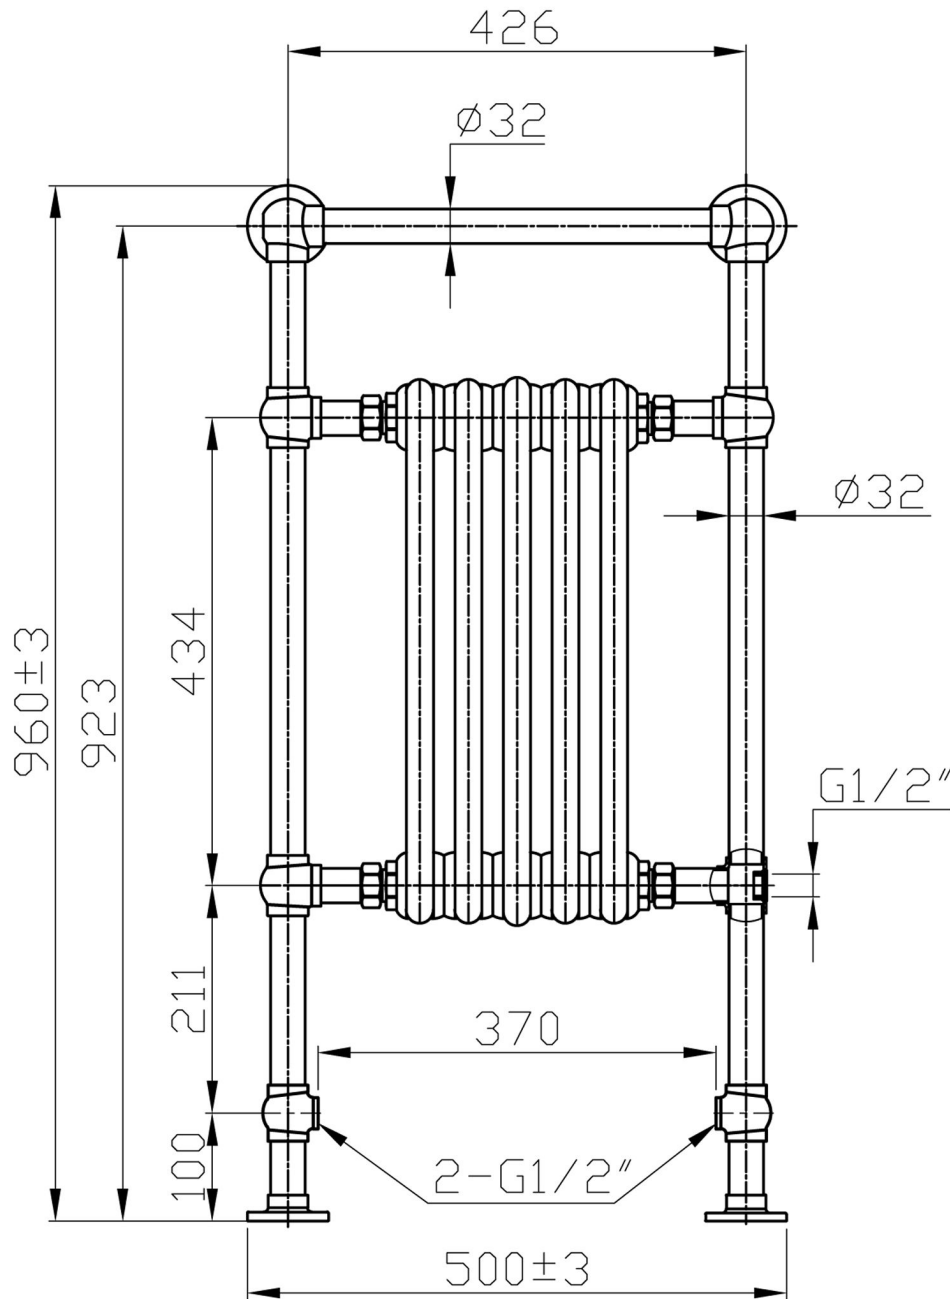

Avon Traditional Towel Rail 960 x 500mm.

Technical Drawing

Unit: mm

Tappings : 370mm.
 Tappings from wall : 135mm.
 Distance from wall : 185mm.

Eastbrook 
 Eastbrook Road, Gloucester GL4 3DB
 Technical Helpline : 01452 317890
 Mon - Fri / 8am - 5pm
 Email : technical@eastbrookco.com