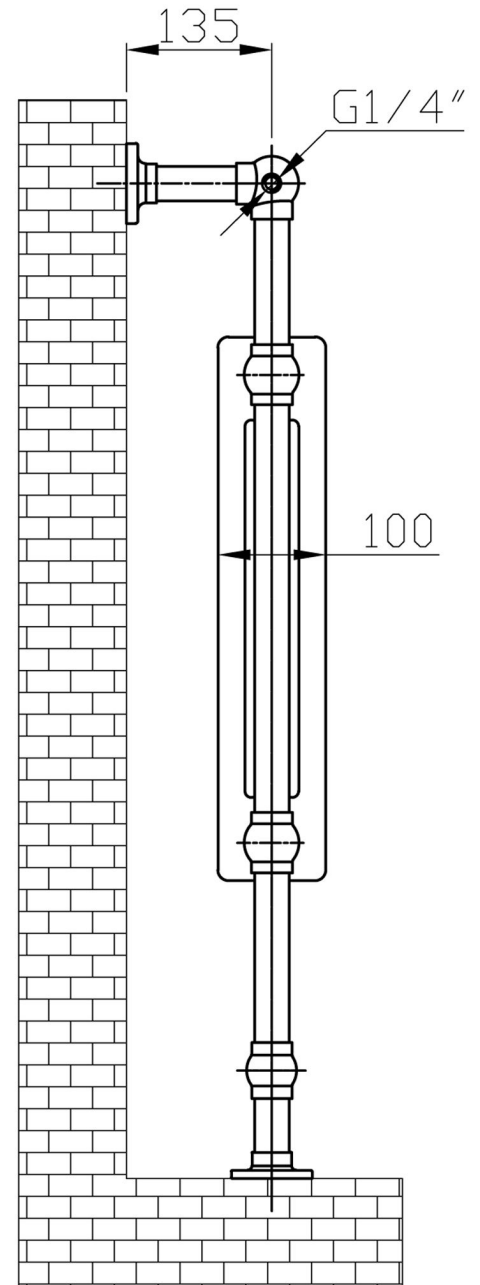

Avon Traditional Towel Rail 960 x 500mm.

Technical Drawing

Unit: mm

Tappings : 370mm.
 Tappings from wall : 135mm.
 Distance from wall : 185mm.

Eastbrook 
 Eastbrook Road, Gloucester GL4 3DB
 Technical Helpline : 01452 317890
 Mon - Fri / 8am - 5pm
 Email : technical@eastbrookco.com