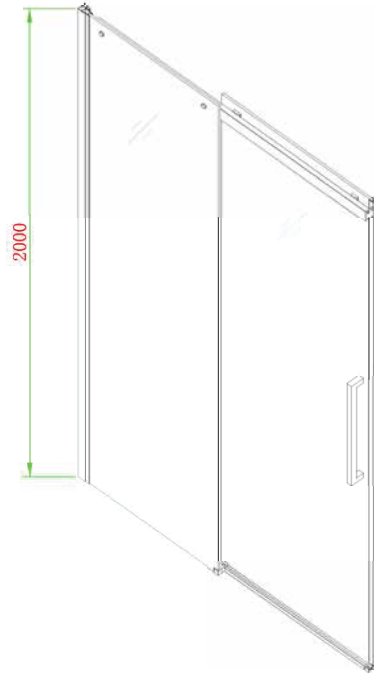

DATASHEET

Image

General Information

Product:	49.6001
Description:	Corniche 2000x1000 8mm Semi-Frameless Sliding Door
Website Link:	(Click Here)
Product Type:	Slider Shower Doors
Brand:	Eastbrook Company
Colour:	Chrome
Material:	Tempered Glass
Height (mm):	2000mm
Width (mm):	1000mm
Length (mm):	80mm
Net Weight (kg):	41.436kg
Product Range:	Corniche 2000

Product Specifications

Warranty:	10 Year(s)
Door opening (mm):	338mm
Easy Clean glass:	Yes
Finish:	Polished
Frameless:	No
Glass Thickness (mm):	8mm
Glass type:	Clear Glass
Waste Included:	No
Adjustment (mm):	965-980mm
Enclosure Size:	1000
Tray Plan:	N/I

Drawing

49.6001 8mm Framed Sliding Door Chrome 1000mm