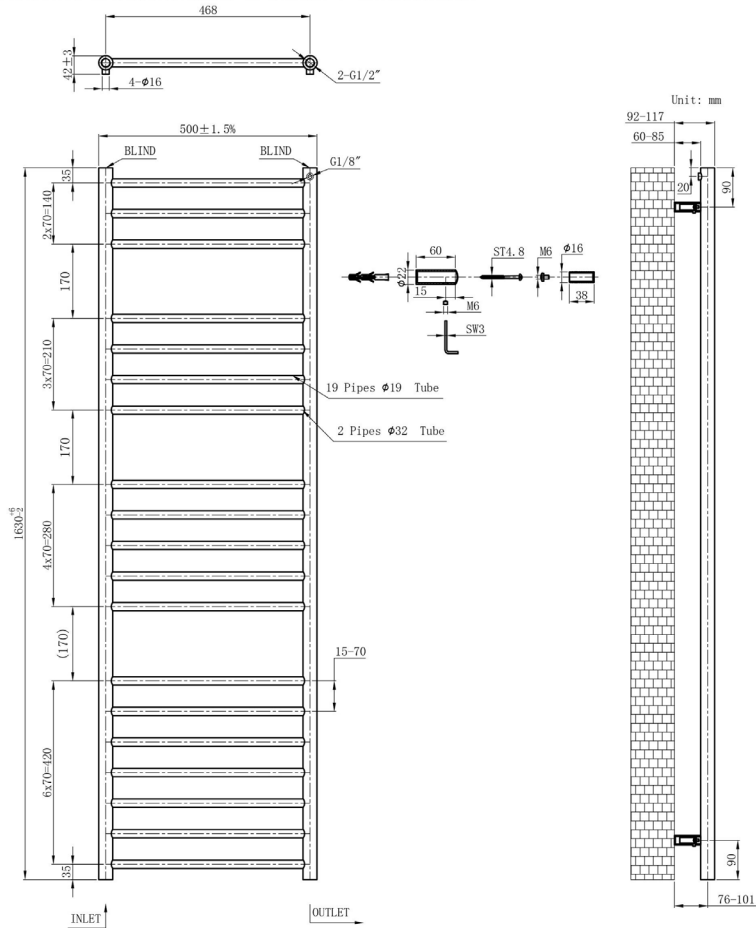

### General Information

Product:	41.0884
Description:	Violla II 1630 x 500 Stainless Steel Towel Rail
Brand:	Eastbrook Company
Colour:	Mirror Polished
Height (mm):	1630mm
Width (mm):	500mm
Net Weight (kg):	6.61kg
Product Range:	Violla II

### Product Specifications

Finish:	Polished
BTU $\Delta T50^{\circ}\text{C}$ :	1283
BTU $\Delta T60^{\circ}\text{C}$ :	1607
Watts $\Delta T50^{\circ}\text{C}$ :	376
Watts $\Delta T60^{\circ}\text{C}$ :	471

## Drawing

### Violla II 1630 x 500mm. Stainless Steel Polished Technical Drawing

**Eastbrook**   
Eastbrook Road, Gloucester GL4 3DB  
Technical Helpline : 01452 317890  
Mon - Fri / 8am - 5pm  
Email : [technical@eastbrookco.com](mailto:technical@eastbrookco.com)