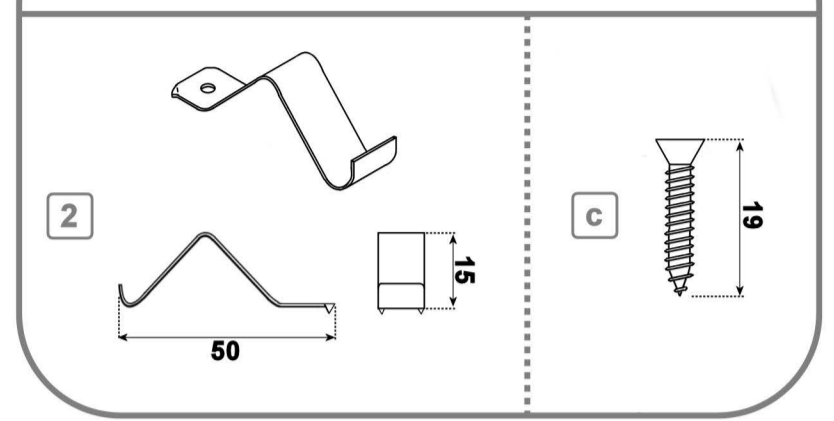

AK-05

WALL BRACKET ASSEMBLY

PANEL CLIP ASSEMBLY

FOOT BOLT ASSEMBLY

CHANNEL ASSEMBLY

WALL BRACKET ASSEMBLY

AKP-285237

1	Wall Bracket	4
a	40mm Screw	4
b	Wall Plug	4

PANEL CLIP ASSEMBLY

AKP-285220

2	Panel Clip	6
c	Panel Clip Screw 19mm	6

FOOT BOLT ASSEMBLY

AKP-285145

3	Bottom Plate for Leg	5
4	Plastic Leg M10	5
d	Hexagon Nut M10	15
AKP-285251		
5	Threaded Rod M10	5

CHANNEL ASSEMBLY

AKP-285152

6	Metal Channel 500mm	1
e	Self Tapping Screw 19mm	4
AKP-285619		
7	Metal Channel 660mm	1
e	Self Tapping Screw 19mm	4