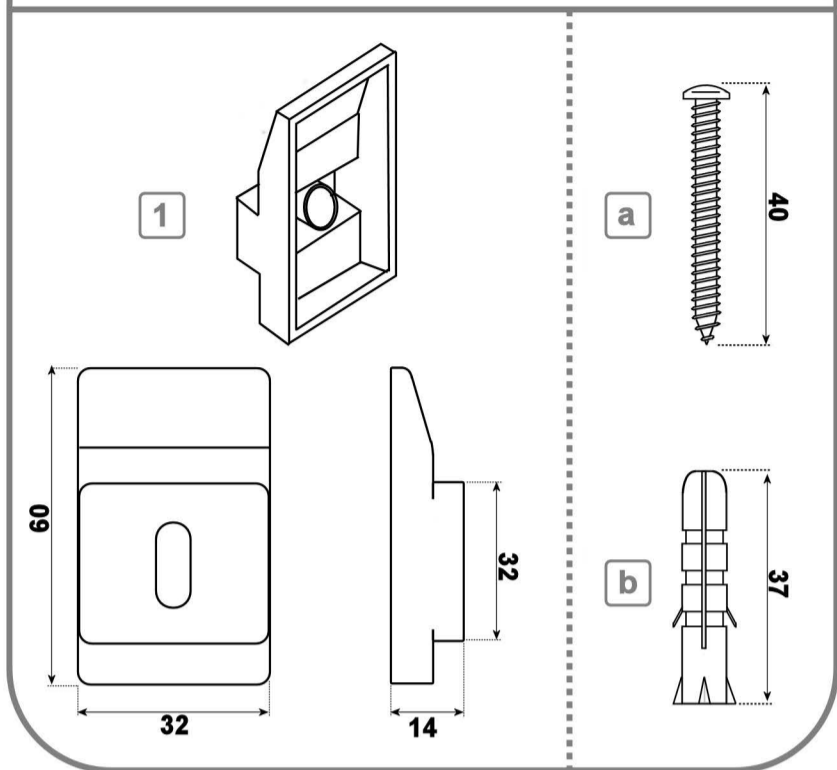

AK-05

WALL BRACKET ASSEMBLY

PANEL CLIP ASSEMBLY

FOOT BOLT ASSEMBLY

CHANNEL ASSEMBLY

WALL BRACKET ASSEMBLY

AKP-285237

1	Wall Bracket	4
a	40mm Screw	4
b	Wall Plug	4

PANEL CLIP ASSEMBLY

AKP-285220

2	Panel Clip	6
c	Panel Clip Screw 19mm	6

FOOT BOLT ASSEMBLY

AKP-285145

3	Bottom Plate for Leg	5
4	Plastic Leg M10	5
d	Hexagon Nut M10	15
AKP-285251		
5	Threaded Rod M10	5

CHANNEL ASSEMBLY

AKP-285152

6	Metal Channel 500mm	1
e	Self Tapping Screw 19mm	4
AKP-285619		
7	Metal Channel 660mm	1
e	Self Tapping Screw 19mm	4