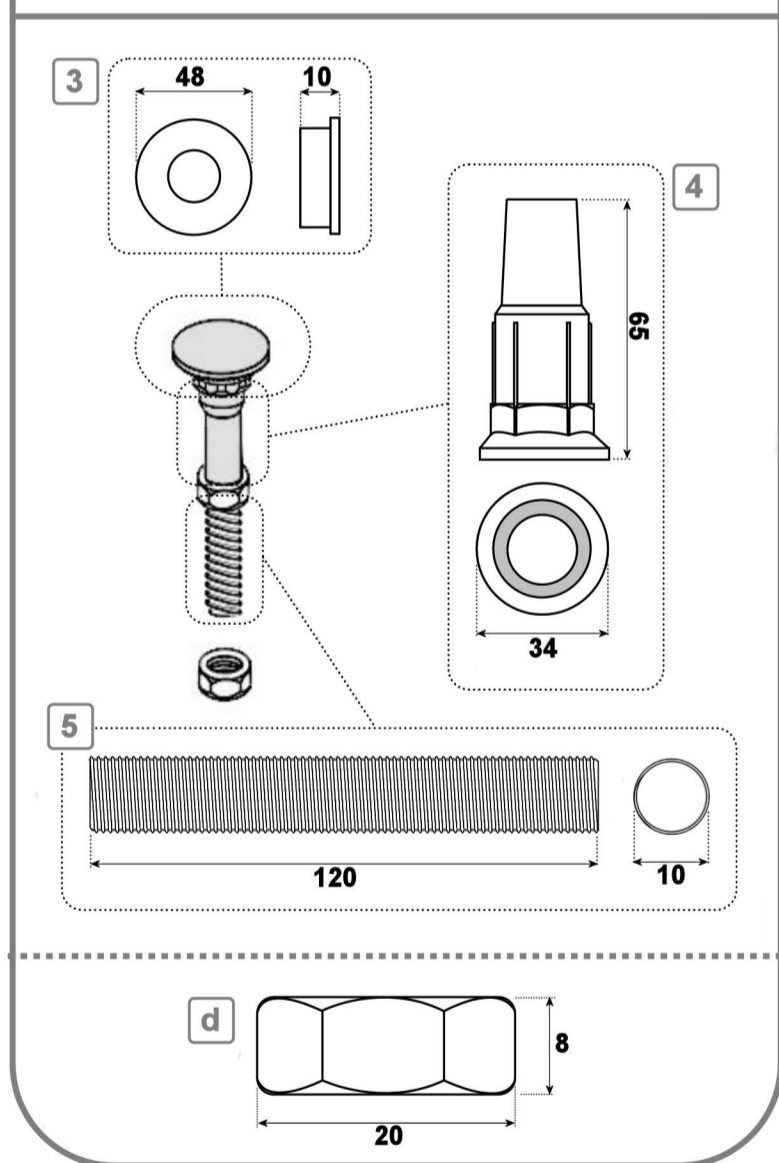

AK-05

WALL BRACKET ASSEMBLY

PANEL CLIP ASSEMBLY

FOOT BOLT ASSEMBLY

CHANNEL ASSEMBLY

WALL BRACKET ASSEMBLY

AKP-285237

1	Wall Bracket	4
a	40mm Screw	4
b	Wall Plug	4

PANEL CLIP ASSEMBLY

AKP-285220

2	Panel Clip	6
c	Panel Clip Screw 19mm	6

FOOT BOLT ASSEMBLY

AKP-285145

3	Bottom Plate for Leg	5
4	Plastic Leg M10	5
d	Hexagon Nut M10	15
AKP-285251		
5	Threaded Rod M10	5

CHANNEL ASSEMBLY

AKP-285152

6	Metal Channel 500mm	1
e	Self Tapping Screw 19mm	4
AKP-285619		
7	Metal Channel 660mm	1
e	Self Tapping Screw 19mm	4