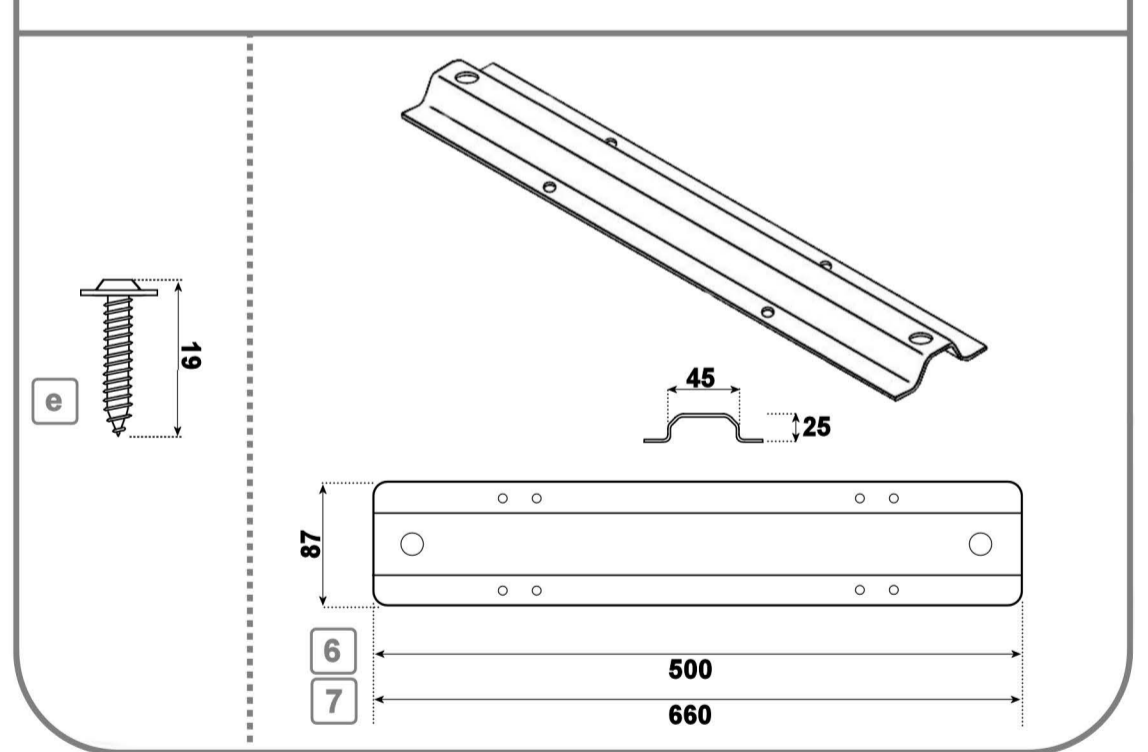

AK-05

WALL BRACKET ASSEMBLY

PANEL CLIP ASSEMBLY

FOOT BOLT ASSEMBLY

CHANNEL ASSEMBLY

WALL BRACKET ASSEMBLY

AKP-285237

1	Wall Bracket	4
a	40mm Screw	4
b	Wall Plug	4

PANEL CLIP ASSEMBLY

AKP-285220

2	Panel Clip	6
c	Panel Clip Screw 19mm	6

FOOT BOLT ASSEMBLY

AKP-285145

3	Bottom Plate for Leg	5
4	Plastic Leg M10	5
d	Hexagon Nut M10	15
AKP-285251		
5	Threaded Rod M10	5

CHANNEL ASSEMBLY

AKP-285152

6	Metal Channel 500mm	1
e	Self Tapping Screw 19mm	4
AKP-285619		
7	Metal Channel 660mm	1
e	Self Tapping Screw 19mm	4