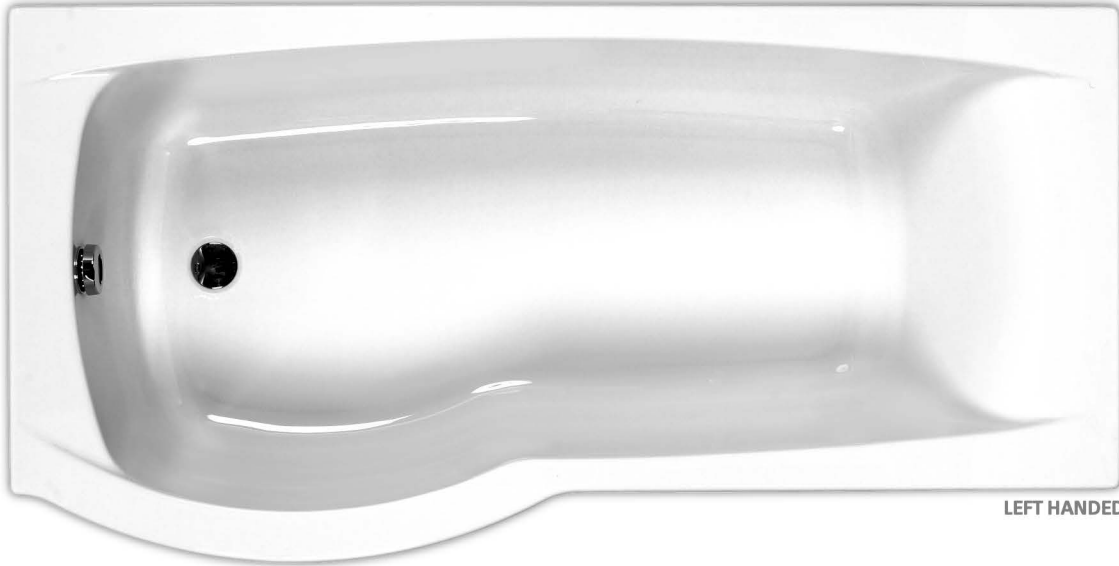

DELTA SHOWERBATH

1600x700(800)

LEFT HANDED

LEFT HANDED

Carronite

Panel

Showerscreen

Whirlpool

WHIRLPOOL COMPATIBLE

Clenda Systems

1, 2, 3, 4, 5, 6

PLEASE NOTE - ONLY 4 SIDE JETS AVAILABLE FOR THIS MODEL

WATER CAPACITY

210 LTR

This measurement is taken to the overflow.

KIT REFERENCES