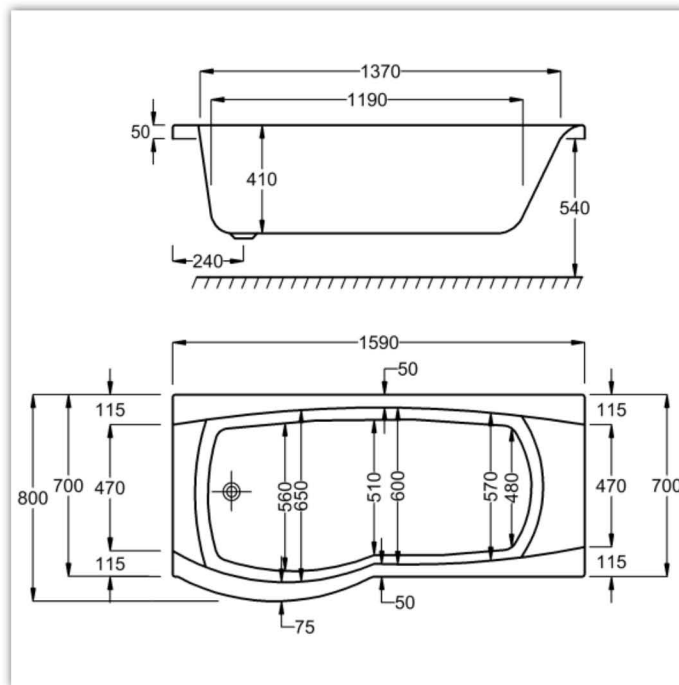

DELTA SHOWERBATH

1600x700(800)

LEFT HANDED

LEFT HANDED

Carronite

Panel

Showerscreen

Whirlpool

WHIRLPOOL COMPATIBLE

Clenda Systems

1, 2, 3, 4, 5, 6

PLEASE NOTE - ONLY 4 SIDE JETS AVAILABLE FOR THIS MODEL

WATER CAPACITY

210 LTR

This measurement is taken to the overflow.

KIT REFERENCES