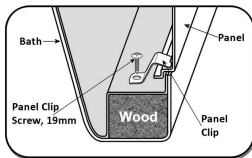

PANEL INSTALLATION

* Refer to height of panel chosen.

Suspended Panel
5-8mm gap at floor level

LP-UK-0083C