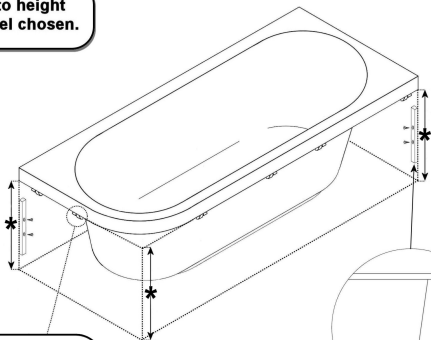

PANEL INSTALLATION

* Refer to height of panel chosen.

Suspended Panel
5-8mm gap at floor level

LP-UK-0083C