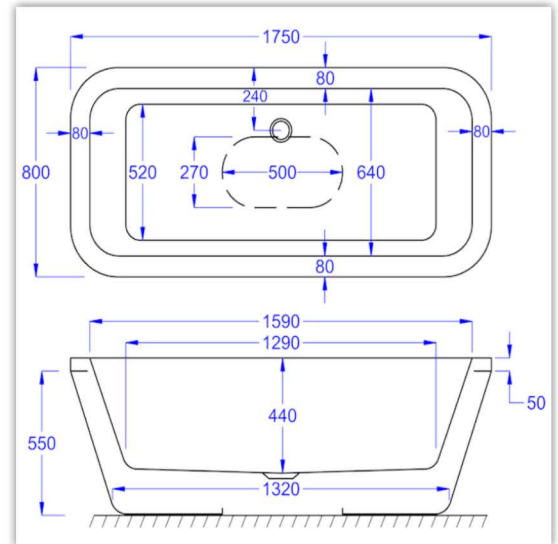

HALCYON SQUARE FREESTANDING

1750x800

BATH BASE ALSO
AVAILABLE IN RED & BLACK

The Halcyon Freestanding bath comes complete with a factory fitted overflow filler or a standard overflow.

Please ask for further information regarding these fittings.

Carronite

WHIRLPOOL COMPATIBLE

N/A

WATER CAPACITY

286 LTR

This measurement is taken to the overflow.

KIT REFERENCES

N/A