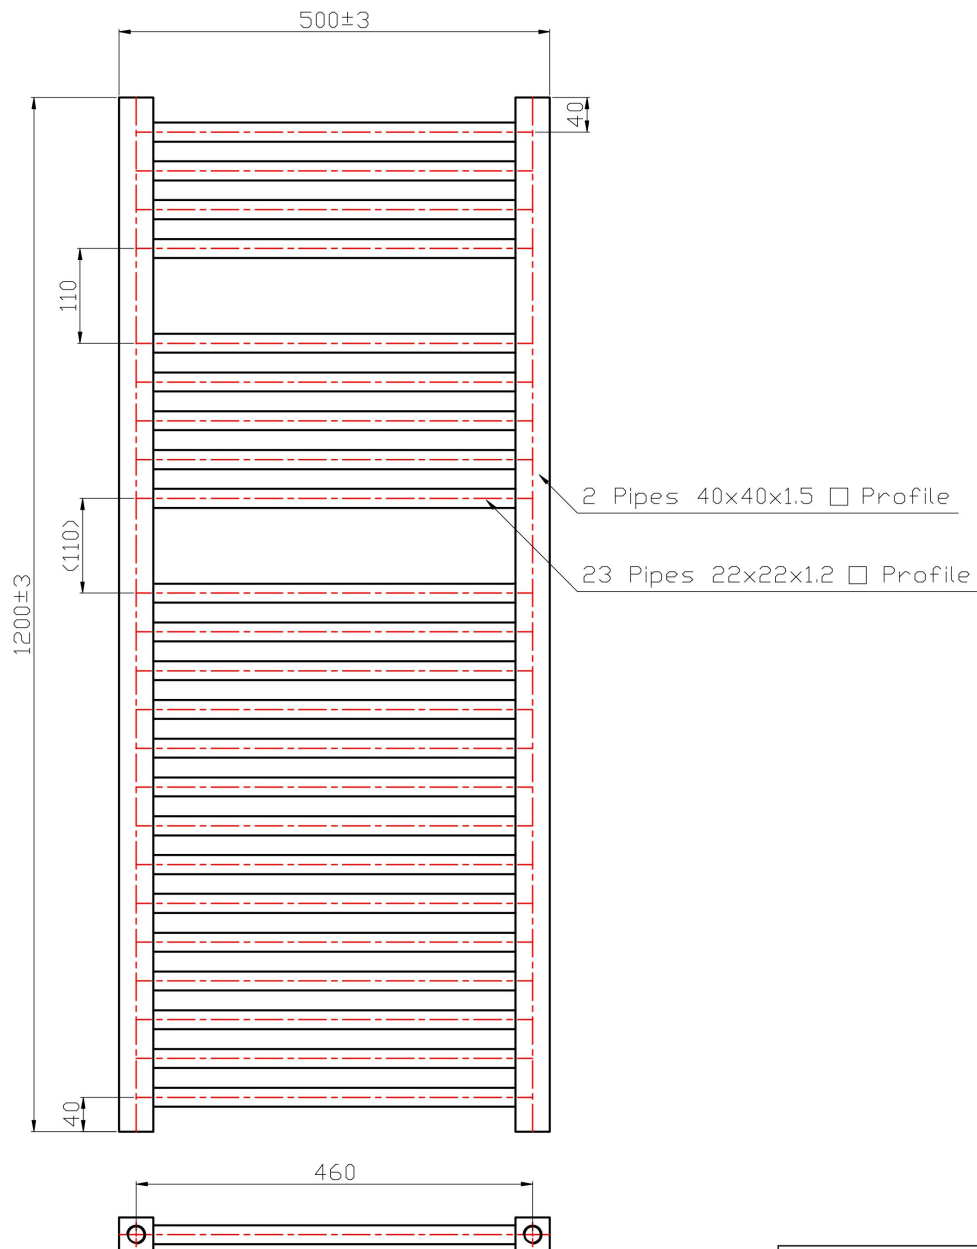

DATASHEET

Image

General Information

| | |
|------------------|------------------------------|
| Product: | 41.0113 |
| Description: | Biava Square 1200x500 |
| Website Link: | (Click Here) |
| Product Type: | Towel Rail |
| Brand: | Eastbrook Company |
| Colour: | Chrome |
| Material: | Mild Steel |
| Height (mm): | 1200mm |
| Width (mm): | 500mm |
| Net Weight (kg): | 13.12kg |
| Product Range: | Biava Square |

Drawing

Biava Square Towel Rail 1200 x 500mm. Technical Drawing

Eastbrook 
Eastbrook Road, Gloucester GL4 3DB
Technical Helpline : 01452 317890
Mon - Fri / 8am - 5pm
Email : technical@eastbrookco.com