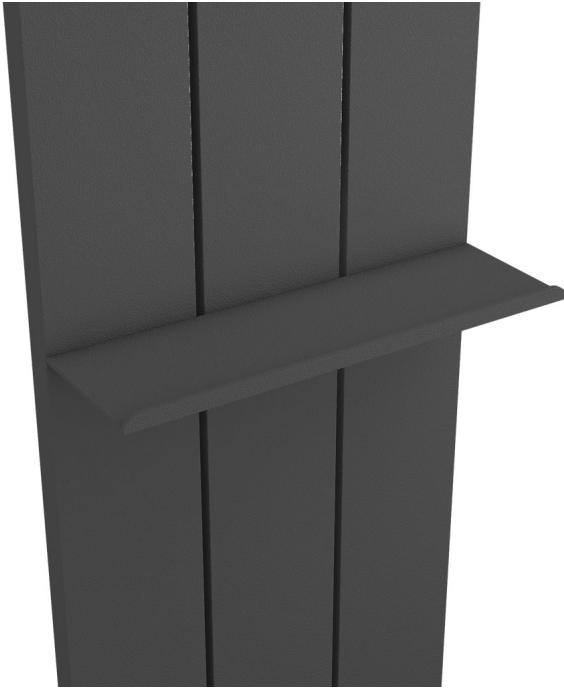

DATASHEET

Image

General Information

Product:	89.0462
Description:	Flat Towel Shelf 280mm Charlton/ Rosano
Website Link:	(Click Here)
Product Type:	Clearance Towel Shelf
Brand:	Eastbrook Company
Colour:	Matt Anthracite
Material:	Mild Steel
Width (mm):	280mm
Net Weight (kg):	0.45kg
Product Range:	Universal

Product Specifications

Warranty:	1 Year(s)
-----------	-----------

Drawing

Flat Towel Shelf Rosano / Charlton 280 / 375 / 470mm. Technical Drawing

Eastbrook 
Eastbrook Road, Gloucester GL4 3DB
Technical Helpline : 01452 317890
Mon - Fri / 8am - 5pm
Email : technical@eastbrookco.com