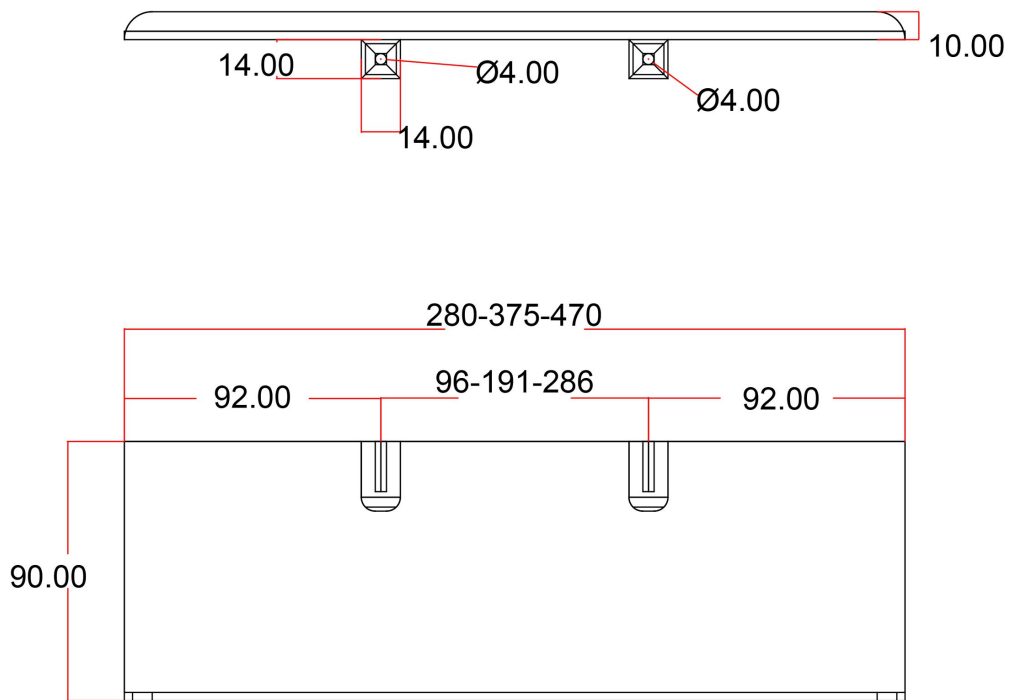

DATASHEET

Image

General Information

Product:	89.0462
Description:	Flat Towel Shelf 280mm Charlton/ Rosano
Website Link:	(Click Here)
Product Type:	Clearance Towel Shelf
Brand:	Eastbrook Company
Colour:	Matt Anthracite
Material:	Mild Steel
Width (mm):	280mm
Net Weight (kg):	0.45kg
Product Range:	Universal

Product Specifications

Warranty:	1 Year(s)
-----------	-----------

Drawing

Flat Towel Shelf Rosano / Charlton 280 / 375 / 470mm. Technical Drawing

Eastbrook 
Eastbrook Road, Gloucester GL4 3DB
Technical Helpline : 01452 317890
Mon - Fri / 8am - 5pm
Email : technical@eastbrookco.com