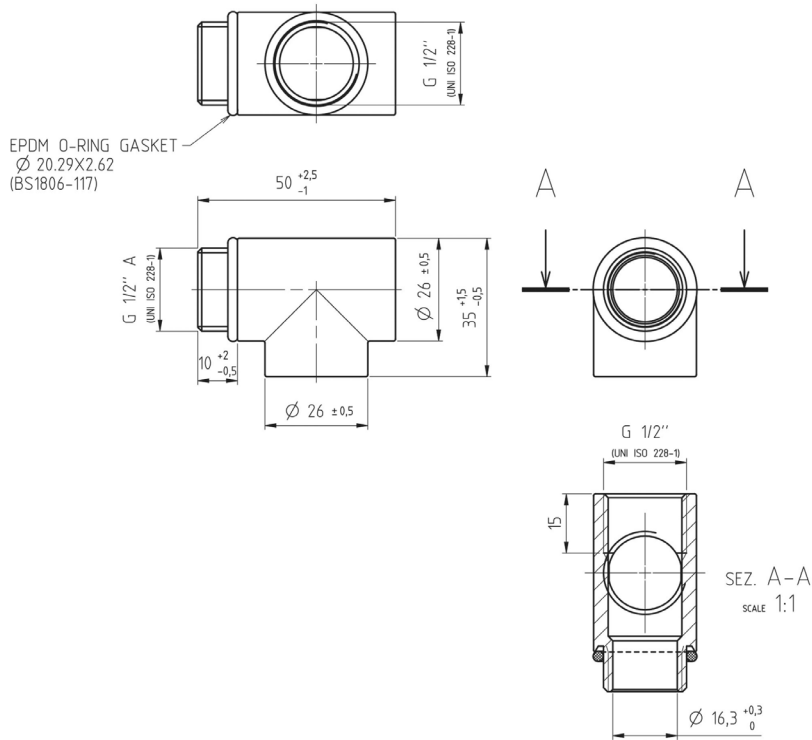

DATASHEET

Image

General Information

Product:	8.901
Description:	Element T Piece
Website Link:	(Click Here)
Product Type:	T Piece
Brand:	Eastbrook Company
Colour:	Chrome
Net Weight (kg):	0.106kg
Product Range:	T Piece

Product Specifications

Warranty:	5 Year(s)
-----------	-----------

Drawing

T Piece Technical Drawing

8.901

Eastbrook 
Eastbrook Road, Gloucester GL4 3DB
Technical Helpline : 01452 317890
Mon - Fri / 8am - 5pm
Email : technical@eastbrookco.com