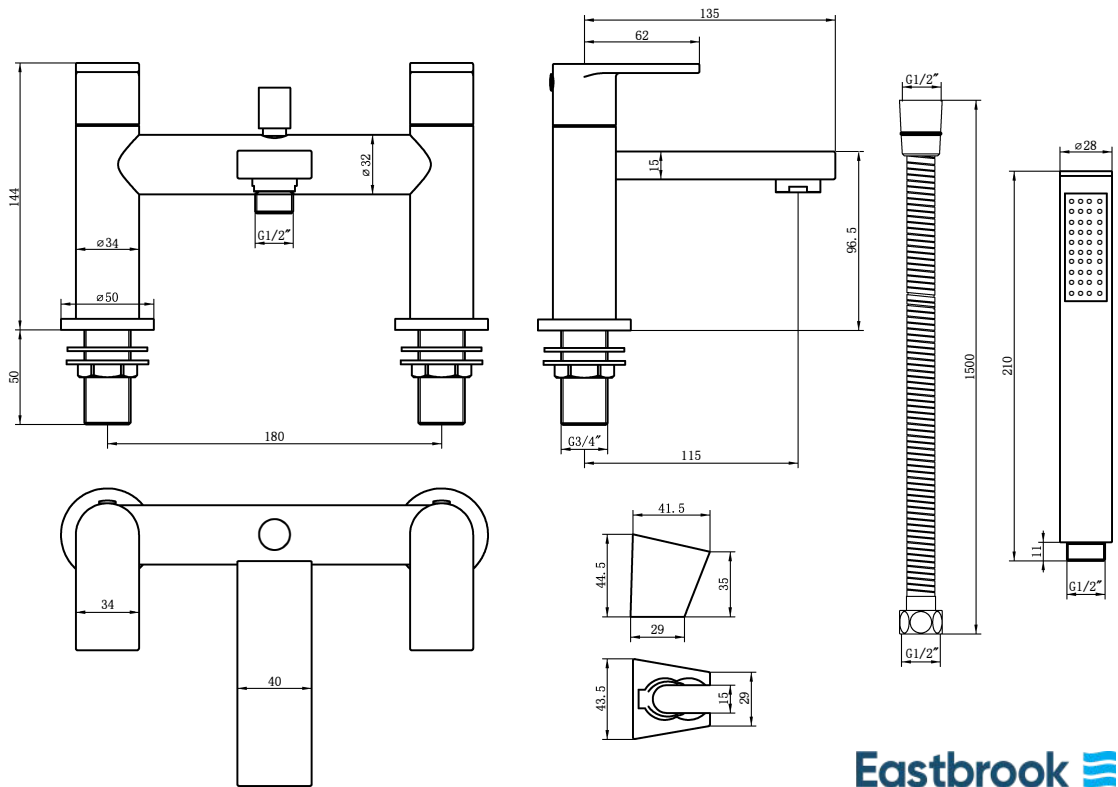

DATASHEET

Image

General Information

Product:	93.1035
Description:	Westbury BSM
Product Type:	Bath Shower Mixer Taps
Brand:	Eastbrook Company
Colour:	Chrome
Height (mm):	144mm
Width (mm):	230mm
Length (mm):	160mm
Net Weight (kg):	2.14kg
Product Range:	Westbury

Product Specifications

Warranty:	5 Year(s)
Finish:	Polished
Flow rate Litres/Min (1.0 bar):	8.7
Flow rate Litres/Min (2.0 bar):	12.8
Flow rate Litres/Min (3.0 bar):	16.5
Minimum Bar Pressure re-	1

Drawing