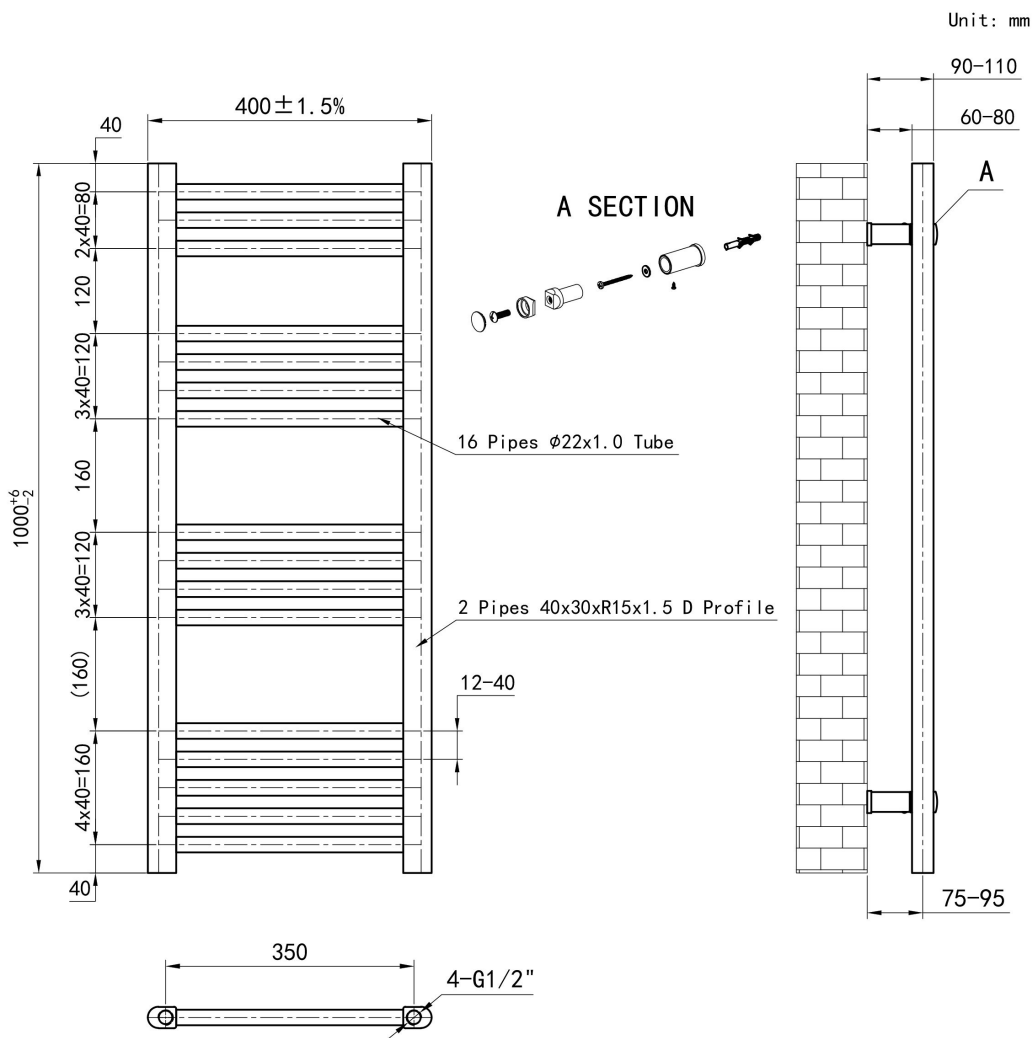

DATASHEET

Image

General Information

Product:	41.0008
Description:	Wendover Straight Multirail 1000 x 400
Website Link:	(Click Here)
Product Type:	Towel Rail
Brand:	Eastbrook Company
Colour:	Gloss White
Material:	Mild Steel
Height (mm):	1000mm
Width (mm):	400mm
Net Weight (kg):	5.92kg
Product Range:	Wendover

Product Specifications

Warranty:	5 Year(s)
Supplied with fixings:	Yes
Orientation:	Portrait
BTU $\Delta T50^{\circ}\text{C}$:	1045
BTU $\Delta T60^{\circ}\text{C}$:	1338
Watts $\Delta T50^{\circ}\text{C}$:	307
Watts $\Delta T60^{\circ}\text{C}$:	392

Drawing

Wendover Straight 1000 x 400mm. Technical Drawing

Eastbrook 
Eastbrook Road, Gloucester GL4 3DB
Technical Helpline : 01452 317890
Mon - Fri / 8am - 5pm
Email : technical@eastbrookco.com