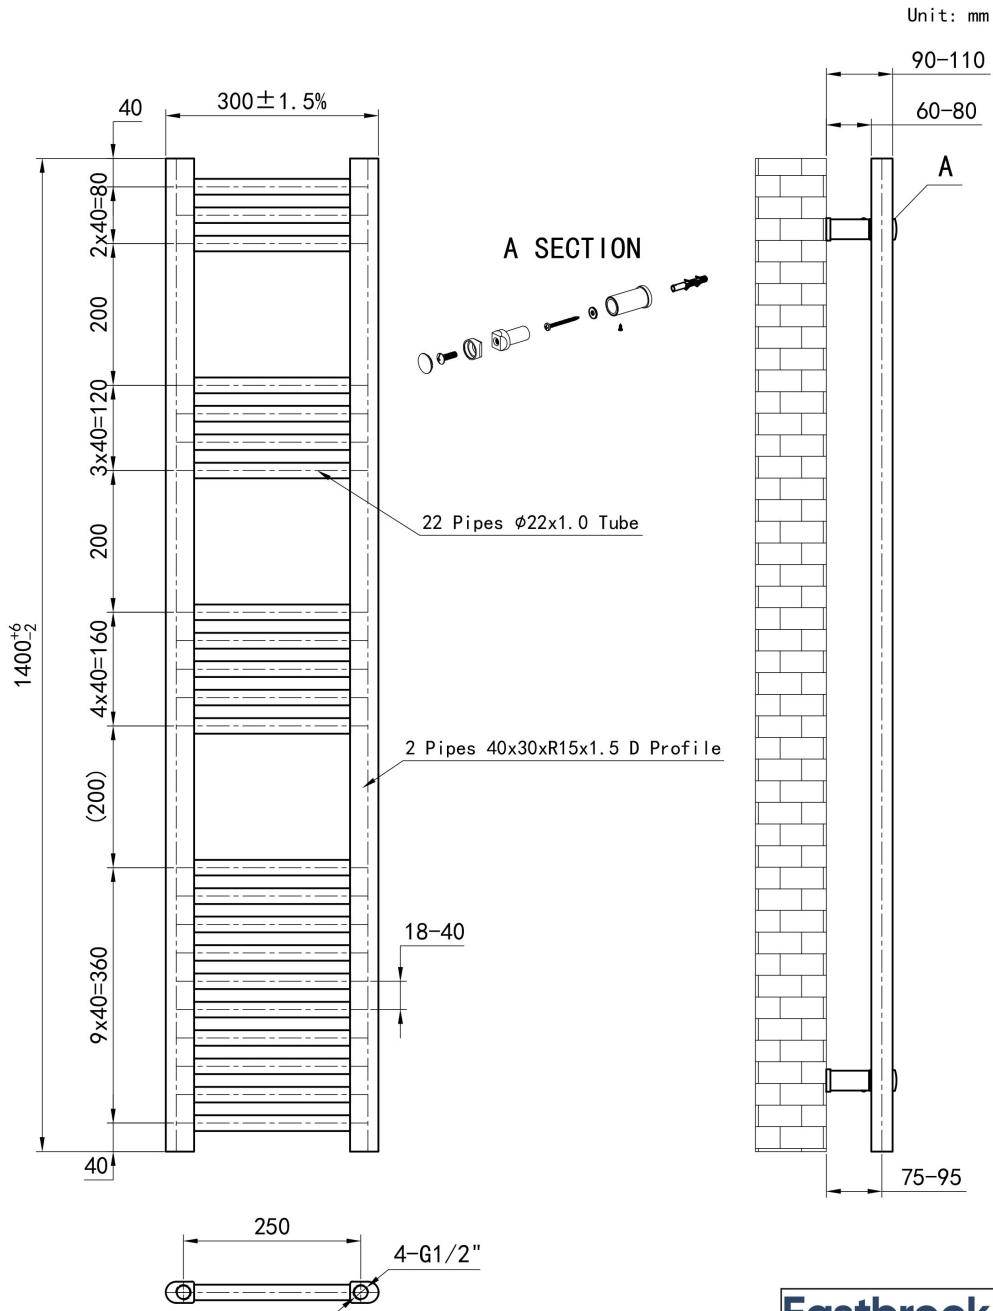

DATASHEET

Image

General Information

Product:	41.0620
Description:	Wendover Straight Multirail 1400 x 300
Website Link:	(Click Here)
Product Type:	Towel Rail
Brand:	Eastbrook Company
Colour:	Chrome
Material:	Mild Steel
Height (mm):	1400mm
Width (mm):	300mm
Net Weight (kg):	7kg
Product Range:	Wendover

Product Specifications

Warranty:	5 Year(s)
Supplied with fixings:	Yes
Orientation:	Vertical
BTU $\Delta T50^{\circ}\text{C}$:	936
BTU $\Delta T60^{\circ}\text{C}$:	1198
Watts $\Delta T50^{\circ}\text{C}$:	275
Watts $\Delta T60^{\circ}\text{C}$:	351

Drawing

Wendover Straight 1400 x 300mm. Technical Drawing

Eastbrook 
Eastbrook Road, Gloucester GL4 3DB
Technical Helpline : 01452 317890
Mon - Fri / 8am - 5pm
Email : technical@eastbrookco.com