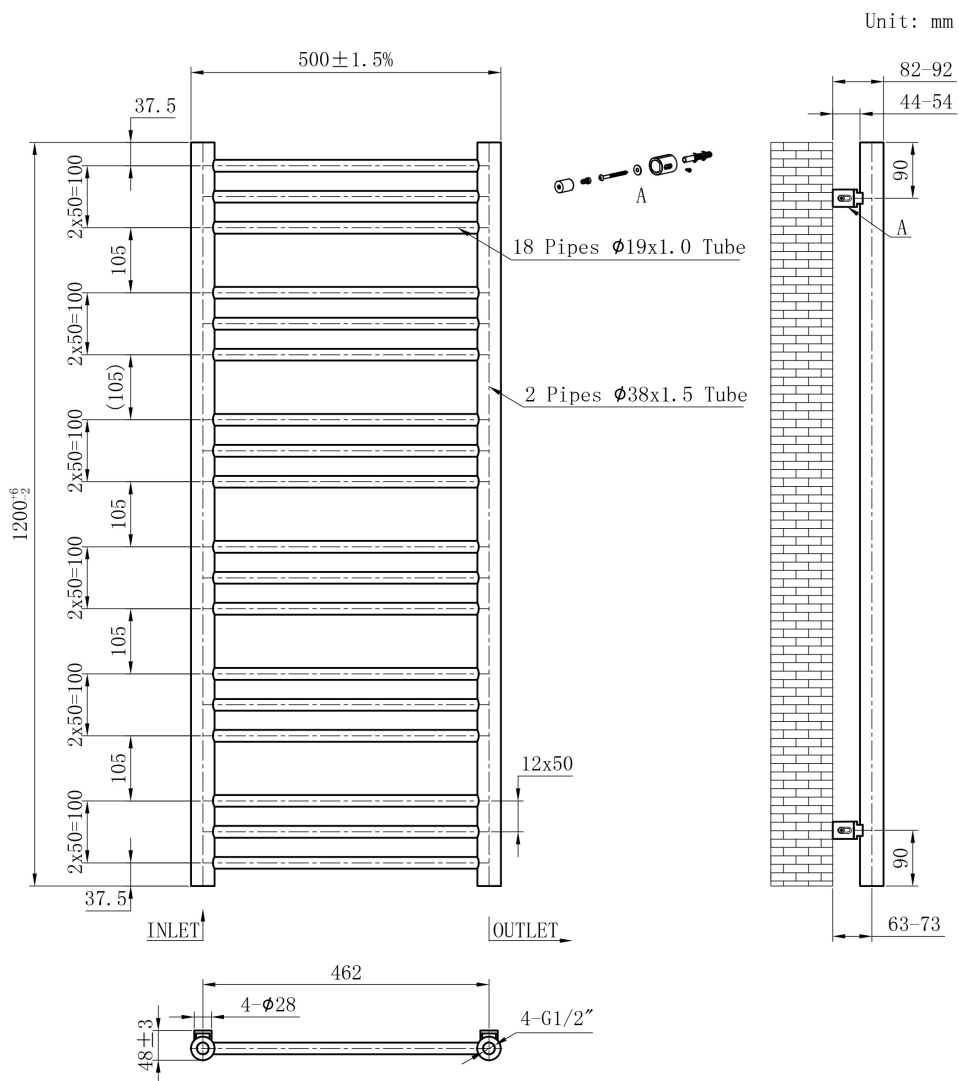

DATASHEET

Image

General Information

Product:	41.0158
Description:	Biava Round 1200x500
Website Link:	(Click Here)
Product Type:	Towel Rail
Brand:	Eastbrook Company
Colour:	Gloss White
Material:	Mild Steel
Height (mm):	1200mm
Width (mm):	500mm
Net Weight (kg):	6.93kg
Product Range:	Biava Round

Product Specifications

Warranty:	5 Year(s)
Supplied with fixings:	Yes
BTU $\Delta T50^{\circ}\text{C}$:	1515
BTU $\Delta T60^{\circ}\text{C}$:	1896
Watts $\Delta T50^{\circ}\text{C}$:	444
Watts $\Delta T60^{\circ}\text{C}$:	556

Drawing

Biava Round Towel Rail 1200 x 500mm. Technical Drawing

Eastbrook 
Eastbrook Road, Gloucester GL4 3DB
Technical Helpline : 01452 317890
Mon - Fri / 8am - 5pm
Email : technical@eastbrookco.com