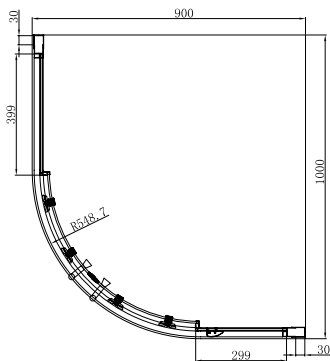

DATASHEET

Image

General Information

Product:	69.0026
Description:	Vantage easy clean quadrant 1000mm
Website Link:	(Click Here)
Product Type:	Quad Shower Enclosures
Brand:	Eastbrook Company
Colour:	Chrome
Material:	Tempered Glass
Height (mm):	1850mm
Width (mm):	1000mm
Length (mm):	1000mm
Net Weight (kg) (kg):	76kg
Product Range:	Vantage

Product Specifications

Warranty:	10 Year(s)
Door opening (mm):	520mm
Easy Clean glass:	Yes
Finish:	Polished
Frameless:	No
Glass Thickness (mm):	6mm
Glass type:	Clear Glass
Waste Included:	No
Adjustment (mm):	970-1000mm
Enclosure Size:	1000x1000

Drawing

B22