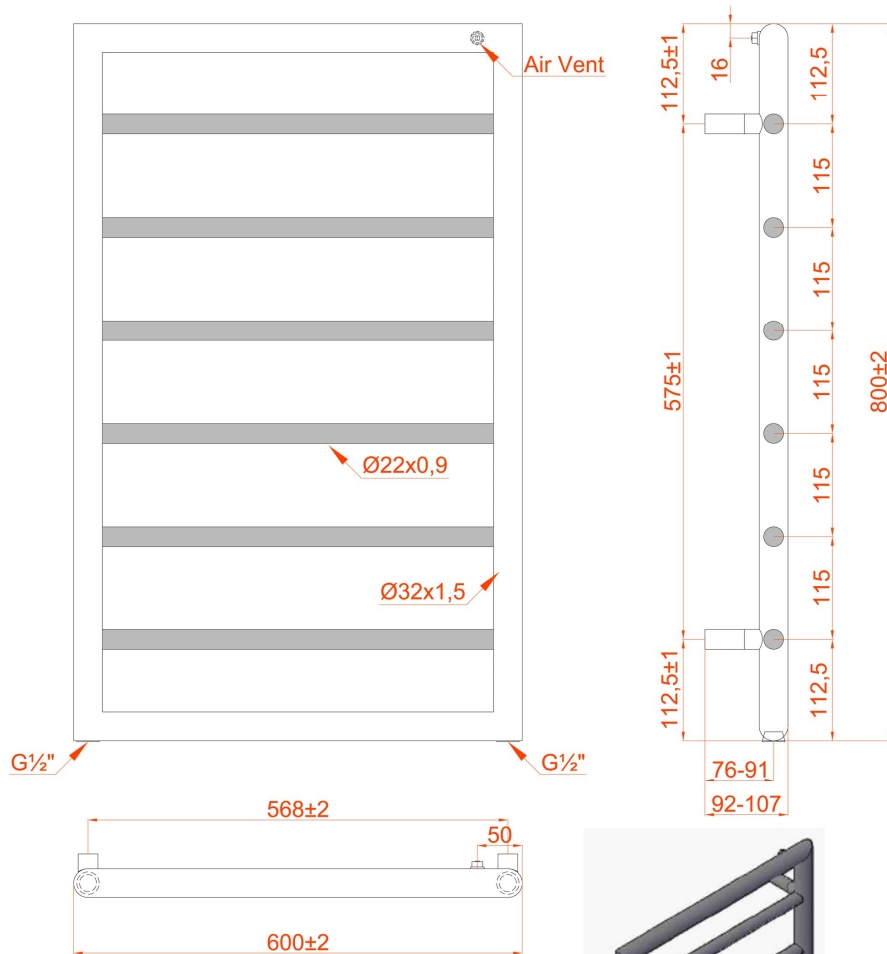

DATASHEET

Image

General Information

Product:	61.0021
Description:	Kenilworth 800 x 600mm. Towel Rail
Website Link:	(Click Here)
Product Type:	Towel Rail
Brand:	Eastbrook Company
Colour:	Matt White
Material:	Mild Steel
Height (mm):	800mm
Width (mm):	600mm
Net Weight (kg):	4.82kg
Product Range:	Kenilworth

Product Specifications

Warranty:	5 Year(s)
Supplied with fixings:	Yes
Orientation:	Vertical
BTU $\Delta T50^{\circ}\text{C}$:	1023
BTU $\Delta T60^{\circ}\text{C}$:	1289
Watts $\Delta T50^{\circ}\text{C}$:	300
Watts $\Delta T60^{\circ}\text{C}$:	378

Drawing

Kenilworth 800 x 600mm. Technical Drawing

* Element can only be fitted on the right hand side.

Eastbrook 
Eastbrook Road, Gloucester GL4 3DB
Technical Helpline : 01452 317890
Mon - Fri / 8am - 5pm
Email : technical@eastbrookco.com