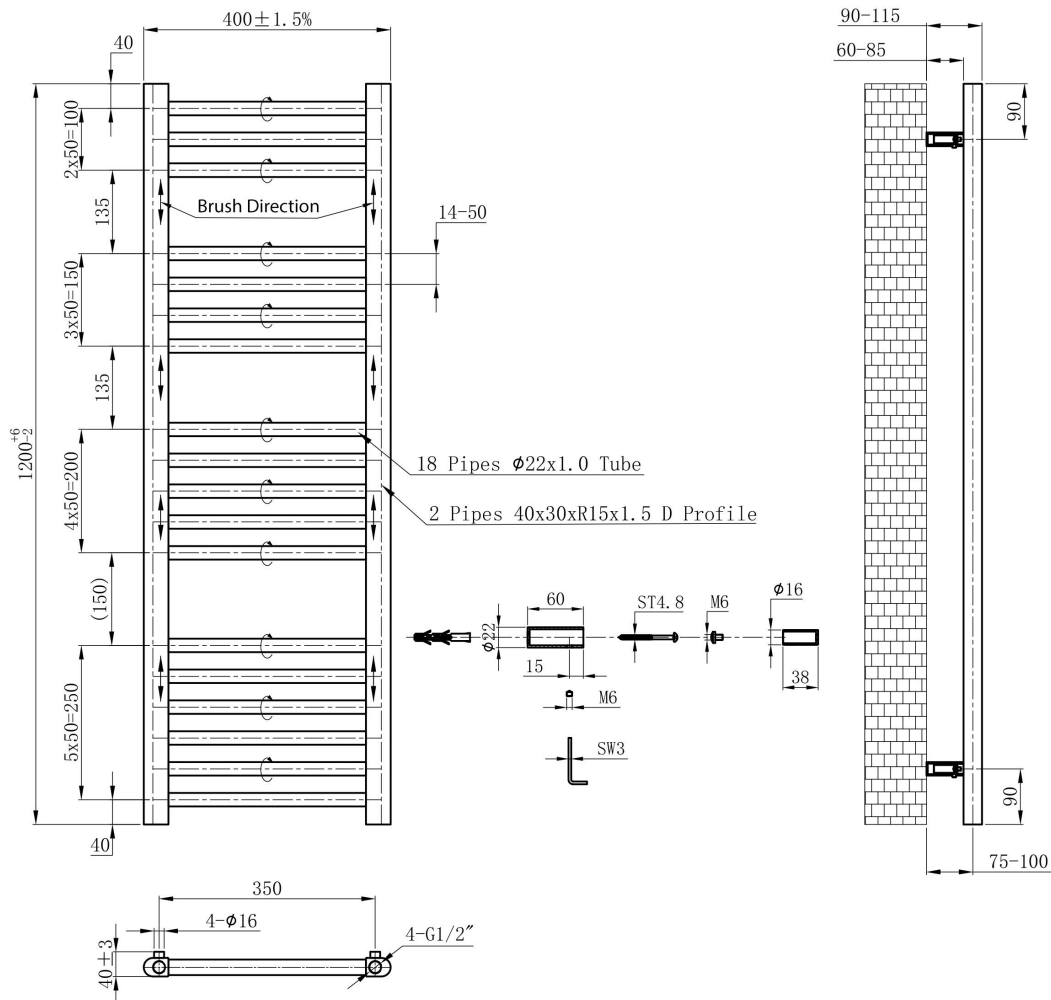

### General Information

---

Product:	41.1200
Description:	Wendover Straight Stainless Steel Multirail 1200 x 400
Brand:	Eastbrook Company
Colour:	Brushed
Product Range:	Wendover

### Product Specifications

---

### Wendover Straight Stainless Steel Multirail 1200 x 400mm. Brushed Technical Drawing

Unit: mm

**Eastbrook**   
Eastbrook Road, Gloucester GL4 3DB  
Technical Helpline : 01452 317890  
Mon - Fri / 8am - 5pm  
Email : technical@eastbrookco.com