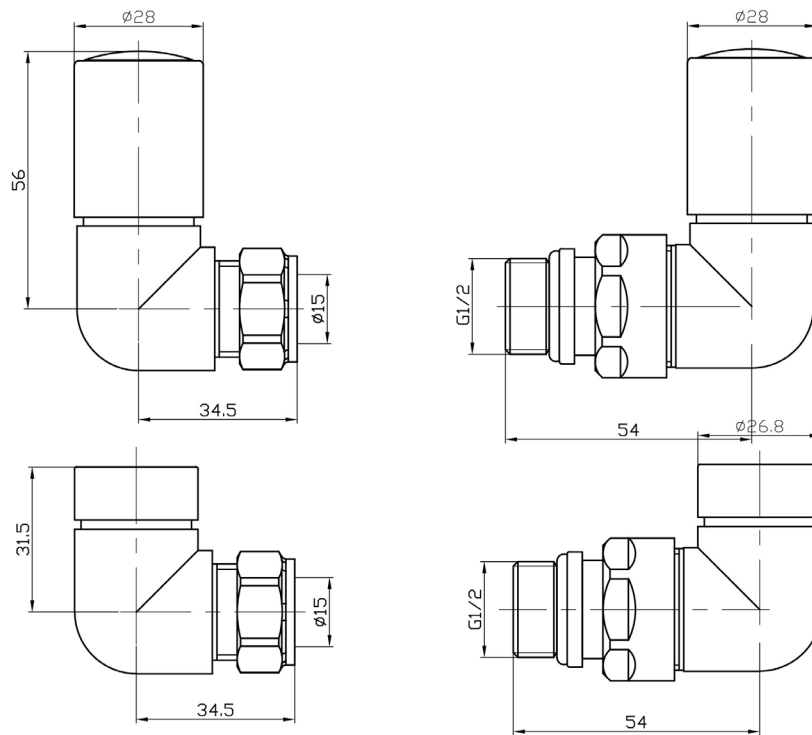

DATASHEET

Image

General Information

Product:	41.3006
Description:	Corner Radiator Valves (pair)
Website Link:	(Click Here)
Product Type:	Radiator Valve
Brand:	Eastbrook Company
Colour:	Chrome
Material:	Brass
Net Weight (kg):	0.59kg
Product Range:	Radiator Valves

Product Specifications

Warranty:	2 Year(s)
Valve Types:	Corner

Drawing

Eastbrook

Round Corner Radiator Valves (pair)
Technical Drawing

41.3006
41.0611
41.3017
41.3018
41.3019
12.018
12.071
12.074
12.083

Eastbrook 
Eastbrook Road, Gloucester GL4 3DB
Technical Helpline : 01452 317890
Mon - Fri / 8am - 5pm
Email : technical@eastbrookco.com