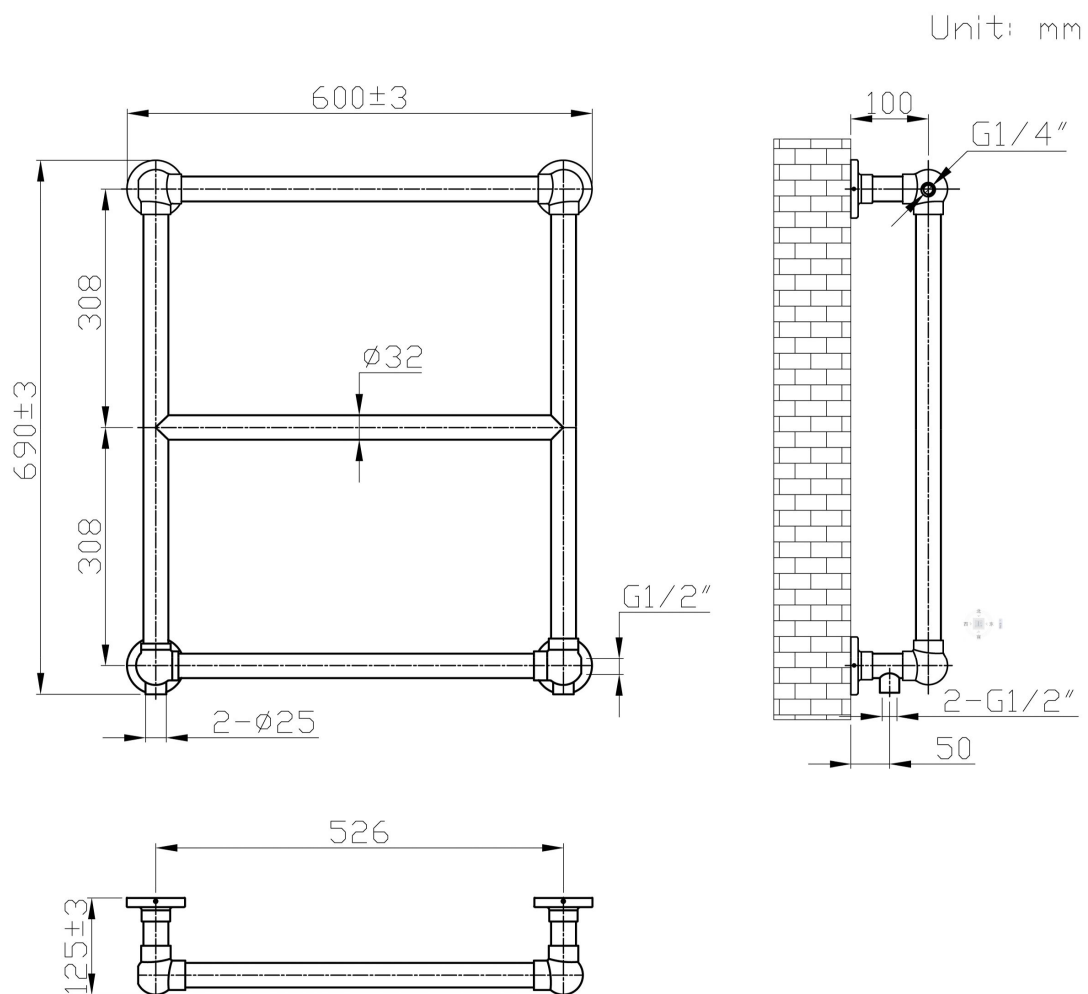

DATASHEET

Image

General Information

Product:	41.0378
Description:	Stour 690 x 600
Website Link:	(Click Here)
Product Type:	Towel Rail
Brand:	Eastbrook Company
Colour:	Brushed Brass
Material:	Mild Steel
Height (mm):	690mm
Width (mm):	600mm
Net Weight (kg):	5.5kg
Product Range:	Stour

Product Specifications

Warranty:	5 Year(s)
Supplied with fixings:	Yes
Orientation:	Portrait
BTU $\Delta T50^{\circ}\text{C}$:	472
BTU $\Delta T60^{\circ}\text{C}$:	604
Watts $\Delta T50^{\circ}\text{C}$:	139
Watts $\Delta T60^{\circ}\text{C}$:	177

Drawing

Stour 690 x 600mm. Technical Drawing

Tappings : 526mm.
Tappings from wall : 50mm.
Distance from wall : 125mm.

This product should be fitted by a fully qualified installer.

Eastbrook 
Eastbrook Road, Gloucester GL4 3DB
Technical Helpline : 01452 317890
Mon - Fri / 8am - 5pm
Email : technical@eastbrookco.com