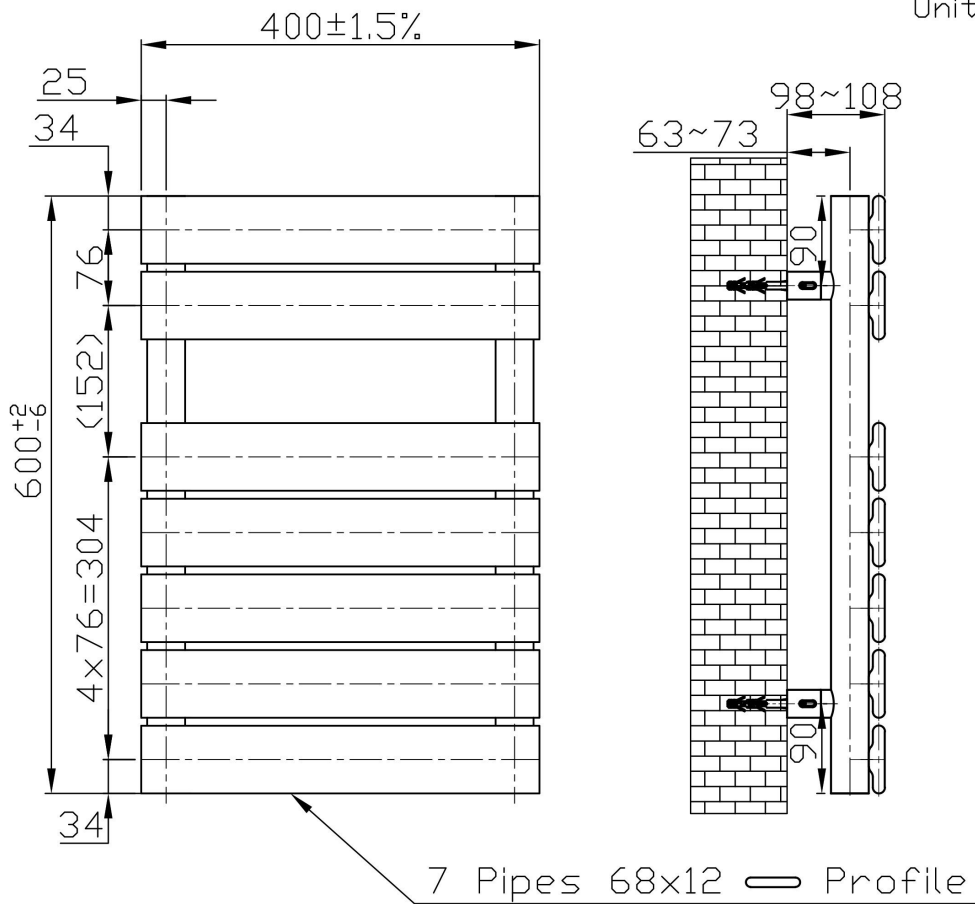

DATASHEET

Image

General Information

Product:	41.0190
Description:	Staverton Tube on Tube 600x400
Website Link:	(Click Here)
Product Type:	Towel Rail
Brand:	Eastbrook Company
Colour:	Gloss White
Material:	Mild Steel
Height (mm):	600mm
Width (mm):	400mm
Net Weight (kg):	6.41kg
Product Range:	Staverton Tube on Tube Straight

Product Specifications

Warranty:	5 Year(s)
Supplied with fixings:	Yes
BTU $\Delta T50^{\circ}\text{C}$:	971
BTU $\Delta T60^{\circ}\text{C}$:	1242
Watts $\Delta T50^{\circ}\text{C}$:	285
Watts $\Delta T60^{\circ}\text{C}$:	364

Drawing

Staverton Tube on Tube Straight 600 x 400mm. Painted / Chrome Technical Drawing

Unit:mm

Eastbrook 
Eastbrook Road, Gloucester GL4 3DB
Technical Helpline : 01452 317890
Mon - Fri / 8am - 5pm
Email : technical@eastbrookco.com