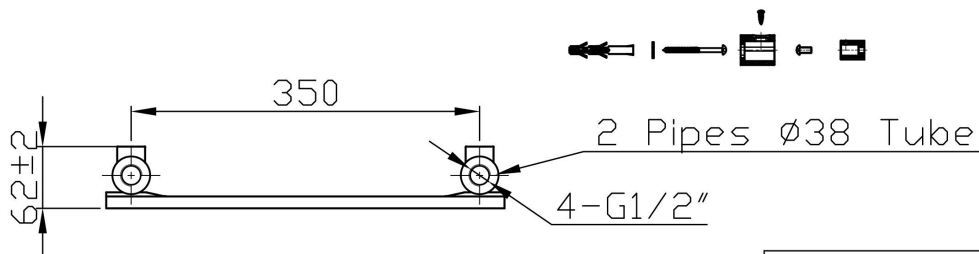

DATASHEET

Image

General Information

Product:	41.0190
Description:	Staverton Tube on Tube 600x400
Website Link:	(Click Here)
Product Type:	Towel Rail
Brand:	Eastbrook Company
Colour:	Gloss White
Material:	Mild Steel
Height (mm):	600mm
Width (mm):	400mm
Net Weight (kg):	6.41kg
Product Range:	Staverton Tube on Tube Straight

Drawing

Staverton Tube on Tube Straight 600 x 400mm. Painted / Chrome Technical Drawing

Unit:mm

Eastbrook 
Eastbrook Road, Gloucester GL4 3DB
Technical Helpline : 01452 317890
Mon - Fri / 8am - 5pm
Email : technical@eastbrookco.com