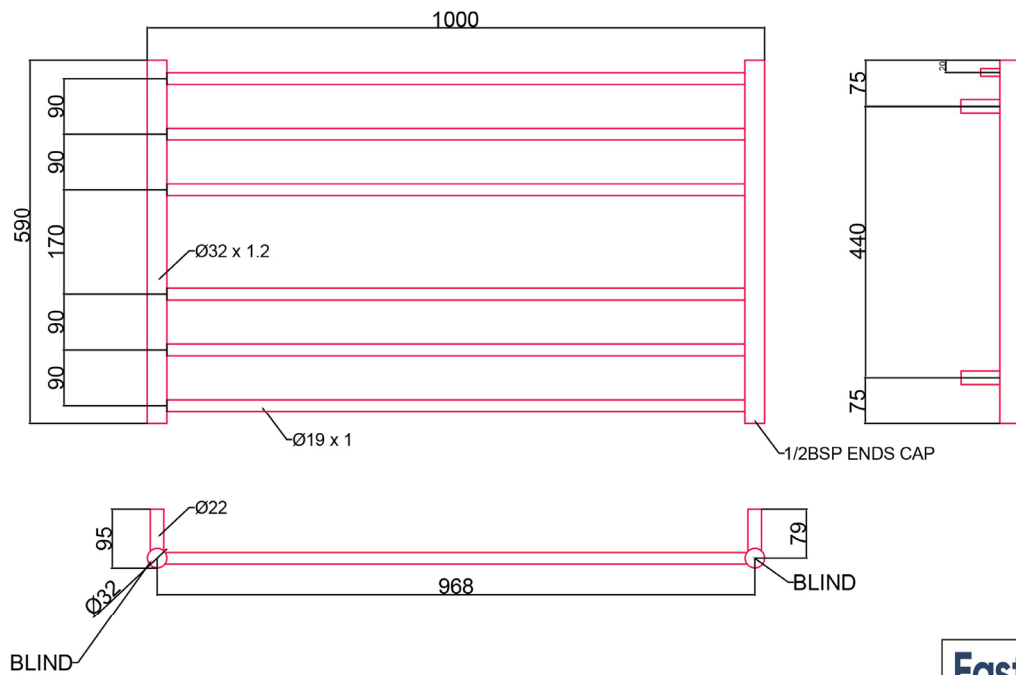

DATASHEET

Image

General Information

Product:	91.0171
Description:	Violla 590 x 1000 Stainless Steel Towel Rail
Website Link:	(Click Here)
Product Type:	Clearance Towel Rail
Brand:	Eastbrook Company
Colour:	Polished Stainless Steel
Material:	Stainless Steel
Height (mm):	590mm
Width (mm):	1000mm
Net Weight (kg):	3.835kg
Product Range:	Violla

Product Specifications

Warranty:	5 Year(s)
Supplied with fixings:	Yes
Orientation:	Horizontal
BTU $\Delta T50^{\circ}\text{C}$:	621
BTU $\Delta T60^{\circ}\text{C}$:	783
Watts $\Delta T50^{\circ}\text{C}$:	182
Watts $\Delta T60^{\circ}\text{C}$:	229

Drawing

Violla Stainless Steel Towel Rail
590 x 1000 mm

Eastbrook
Eastbrook Road, Gloucester GL4 3DB
Technical Helpline : 01452 317890
Mon - Fri / 8am - 5pm
Email : technical@eastbrookco.com