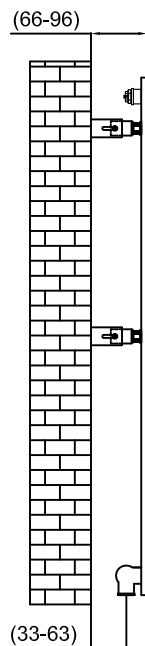

Front View

Side View

Back View

Top View

SUPPLIED INSTALLATION ACCESSORIES

Product Name	Product Code	Height	Width	Thickness	Plumbing Axes Center to Center	Hanger Axes Horizontal	Hanger Axes Vertical	Hanger to Bottom of the Product	Number of Legs
		H	W	D	C	S	G	F	-
		mm	mm	mm	mm	mm	mm	mm	mm
Claxton 866x500	88.0001-2-3	866	500	7	50	110	348	781	3
Claxton 866x600	88.0004-5-6	866	600	7	50	110	348	781	3
Claxton 1214x500	88.0007-8-9	1214	500	7	50	110	348	781	4
Claxton 1214x600	88.0010-11-12	1214	600	7	50	110	348	781	4
Claxton 1562x500	88.0013-14-15	1562	500	7	50	110	696	1129	5
Claxton 1562x600	88.0016-17-18	1562	600	7	50	110	696	1129	5

- Vertical Mounting
- White, black, anthracite color selection
- Max Working Pressure: 6 Bar
- Plumbing Inlet/Outlet: 1/2"
- All Dimensions are in mm