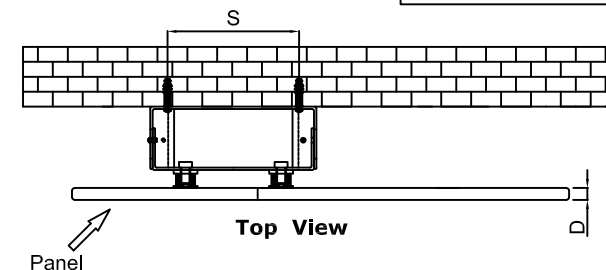

Front View

Side View

Back View

Top View

SUPPLIED INSTALLATION ACCESSORIES

Product Name	Product Code	Height	Width	Thickness	Plumbing Axes Center to Center	Hanger Axes Horizontal	Hanger Axes Vertical	Hanger to Bottom of the Product	Number of Legs
		H	W	D	C	S	G	F	-
		mm	mm	mm	mm	mm	mm	mm	mm
Claxton 866x500	88.0001-2-3	866	500	7	50	110	348	781	3
Claxton 866x600	88.0004-5-6	866	600	7	50	110	348	781	3
Claxton 1214x500	88.0007-8-9	1214	500	7	50	110	348	781	4
Claxton 1214x600	88.0010-11-12	1214	600	7	50	110	348	781	4
Claxton 1562x500	88.0013-14-15	1562	500	7	50	110	696	1129	5
Claxton 1562x600	88.0016-17-18	1562	600	7	50	110	696	1129	5

- Vertical Mounting
- White, black, anthracite color selection
- Max Working Pressure: 6 Bar
- Plumbing Inlet/Outlet: 1/2"
- All Dimensions are in mm