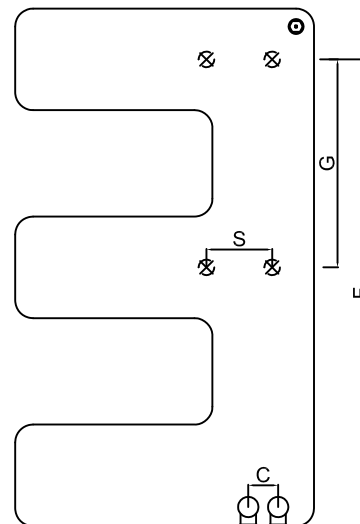

Front View

Side View

Back View

Top View

SUPPLIED INSTALLATION ACCESSORIES

Product Name	Product Code	Height	Width	Thickness	Plumbing Axes Center to Center	Hanger Axes Horizontal	Hanger Axes Vertical	Hanger to Bottom of the Product	Number of Legs
		H	W	D	C	S	G	F	-
		mm	mm	mm	mm	mm	mm	mm	mm
Claxton 866x500	88.0001-2-3	866	500	7	50	110	348	781	3
Claxton 866x600	88.0004-5-6	866	600	7	50	110	348	781	3
Claxton 1214x500	88.0007-8-9	1214	500	7	50	110	348	781	4
Claxton 1214x600	88.0010-11-12	1214	600	7	50	110	348	781	4
Claxton 1562x500	88.0013-14-15	1562	500	7	50	110	696	1129	5
Claxton 1562x600	88.0016-17-18	1562	600	7	50	110	696	1129	5

- Vertical Mounting
- White, black, anthracite color selection
- Max Working Pressure: 6 Bar
- Plumbing Inlet/Outlet: 1/2"
- All Dimensions are in mm