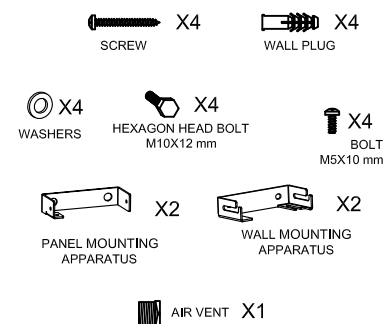

Front View

Side View

Back View

Top View

SUPPLIED INSTALLATION ACCESSORIES

Product Name	Product Code	Height	Width	Thickness	Plumbing Axes Center to Center	Hanger Axes Horizontal	Hanger Axes Vertical	Hanger to Bottom of the Product	Number of Legs
		H	W	D	C	S	G	F	-
		mm	mm	mm	mm	mm	mm	mm	mm
Claxton 866x500	88.0001-2-3	866	500	7	50	110	348	781	3
Claxton 866x600	88.0004-5-6	866	600	7	50	110	348	781	3
Claxton 1214x500	88.0007-8-9	1214	500	7	50	110	348	781	4
Claxton 1214x600	88.0010-11-12	1214	600	7	50	110	348	781	4
Claxton 1562x500	88.0013-14-15	1562	500	7	50	110	696	1129	5
Claxton 1562x600	88.0016-17-18	1562	600	7	50	110	696	1129	5

- Vertical Mounting
- White, black, anthracite color selection
- Max Working Pressure: 6 Bar
- Plumbing Inlet/Outlet: 1/2"
- All Dimensions are in mm