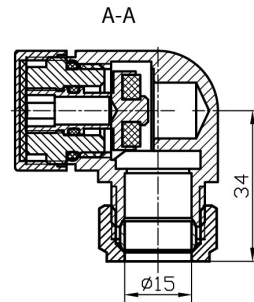

DATASHEET

Image

General Information

Product:	12.018
Description:	Corner Radiator Valves (pair)
Website Link:	(Click Here)
Product Type:	Radiator Valve
Brand:	Eastbrook Company
Colour:	Brushed Nickel
Net Weight (kg):	0.55kg
Product Range:	Radiator Valves

Product Specifications

Warranty:	2 Year(s)
Valve Types:	Corner

Drawing

2

1

2	AL56019H00200K4	Corner Valve	1	HPb58-3		∅15x1/2	Brushed nickel
1	AL57019H00109K4	Corner Lockshield	1	HPb58-3		∅15x1/2	Brushed nickel
No.	Part Code	Part Name	QTY	Material		Size	Finish