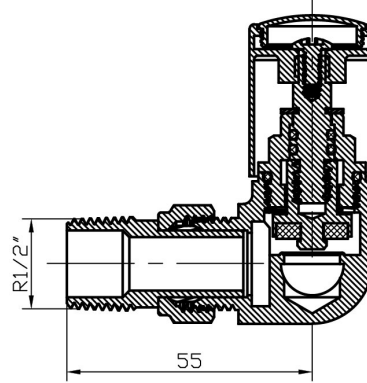

DATASHEET

Image

General Information

Product:	12.018
Description:	Corner Radiator Valves (pair)
Website Link:	(Click Here)
Product Type:	Radiator Valve
Brand:	Eastbrook Company
Colour:	Brushed Nickel
Net Weight (kg):	0.55kg
Product Range:	Radiator Valves

Product Specifications

Warranty:	2 Year(s)
Valve Types:	Corner

Drawing

2

1

2	AL56019H00200K4	Corner Valve	1	HPb58-3		∅15x1/2	Brushed nickel
1	AL57019H00109K4	Corner Lockshield	1	HPb58-3		∅15x1/2	Brushed nickel
No.	Part Code	Part Name	QTY	Material		Size	Finish