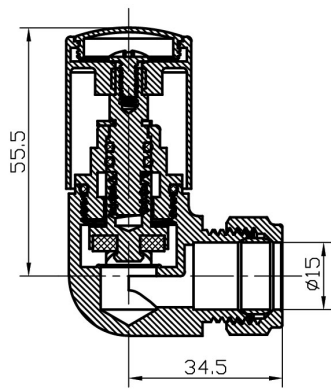

DATASHEET

Image

General Information

Product:	12.018
Description:	Corner Radiator Valves (pair)
Website Link:	(Click Here)
Product Type:	Radiator Valve
Brand:	Eastbrook Company
Colour:	Brushed Nickel
Net Weight (kg):	0.55kg
Product Range:	Radiator Valves

Product Specifications

Warranty:	2 Year(s)
Valve Types:	Corner

Drawing

2

1

2	AL56019H00200K4	Corner Valve	1	HPb58-3		∅15x1/2	Brushed nickel
1	AL57019H00109K4	Corner Lockshield	1	HPb58-3		∅15x1/2	Brushed nickel
No.	Part Code	Part Name	QTY	Material		Size	Finish