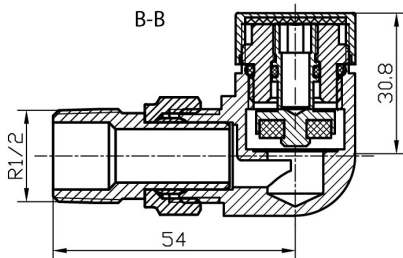

DATASHEET

Image

General Information

Product:	12.018
Description:	Corner Radiator Valves (pair)
Website Link:	(Click Here)
Product Type:	Radiator Valve
Brand:	Eastbrook Company
Colour:	Brushed Nickel
Net Weight (kg):	0.55kg
Product Range:	Radiator Valves

Product Specifications

Warranty:	2 Year(s)
Valve Types:	Corner

Drawing

2

1

2	AL56019H00200K4	Corner Valve	1	HPb58-3		∅15x1/2	Brushed nickel
1	AL57019H00109K4	Corner Lockshield	1	HPb58-3		∅15x1/2	Brushed nickel
No.	Part Code	Part Name	QTY	Material		Size	Finish