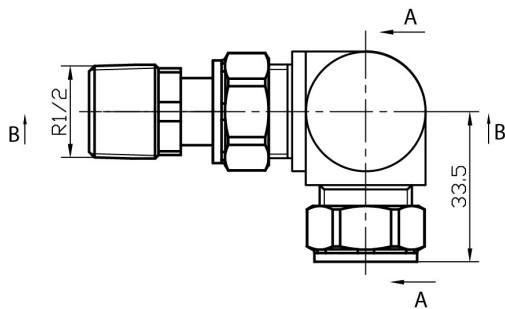

DATASHEET

Image

General Information

Product:	12.018
Description:	Corner Radiator Valves (pair)
Website Link:	(Click Here)
Product Type:	Radiator Valve
Brand:	Eastbrook Company
Colour:	Brushed Nickel
Net Weight (kg):	0.55kg
Product Range:	Radiator Valves

Product Specifications

Warranty:	2 Year(s)
Valve Types:	Corner

Drawing

2

1

2	AL56019H00200K4	Corner Valve	1	HPb58-3		∅15x1/2	Brushed nickel
1	AL57019H00109K4	Corner Lockshield	1	HPb58-3		∅15x1/2	Brushed nickel
No.	Part Code	Part Name	QTY	Material		Size	Finish