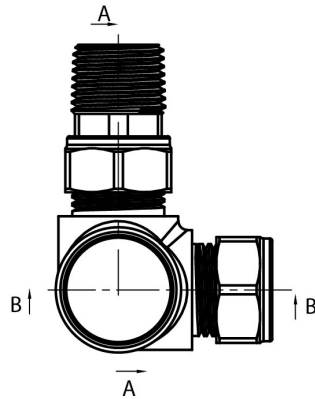

DATASHEET

Image

General Information

Product:	12.018
Description:	Corner Radiator Valves (pair)
Website Link:	(Click Here)
Product Type:	Radiator Valve
Brand:	Eastbrook Company
Colour:	Brushed Nickel
Net Weight (kg):	0.55kg
Product Range:	Radiator Valves

Product Specifications

Warranty:	2 Year(s)
Valve Types:	Corner

Drawing

2

1

2	AL56019H00200K4	Corner Valve	1	HPb58-3		∅15x1/2	Brushed nickel
1	AL57019H00109K4	Corner Lockshield	1	HPb58-3		∅15x1/2	Brushed nickel
No.	Part Code	Part Name	QTY	Material		Size	Finish