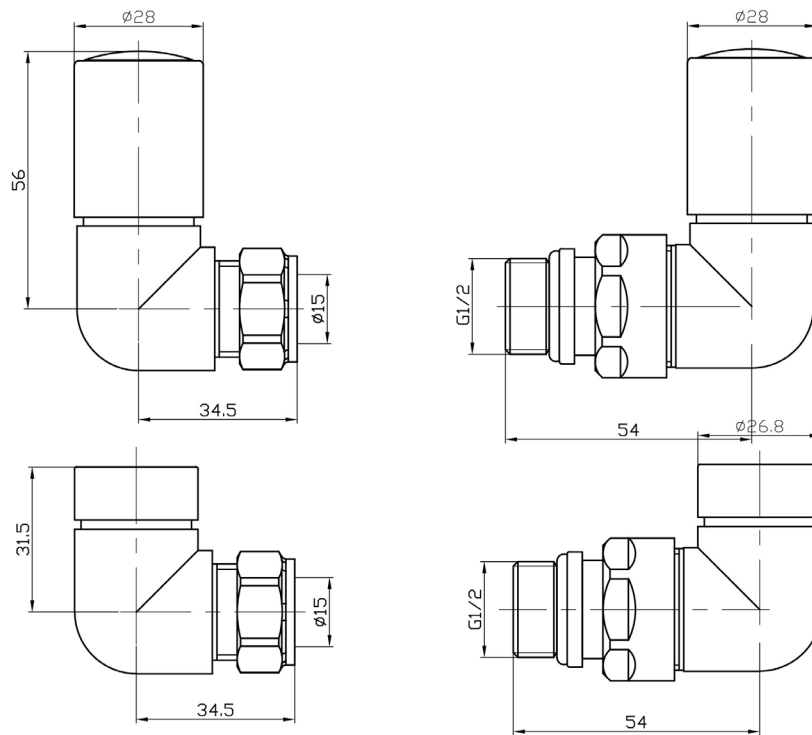

DATASHEET

Image

General Information

Product:	41.0611
Description:	Corner Radiator Valves (pair)
Website Link:	(Click Here)
Product Type:	Radiator Valve
Brand:	Eastbrook Company
Colour:	Brushed Brass
Material:	Brass
Net Weight (kg):	0.59kg
Product Range:	Radiator Valves

Product Specifications

Warranty:	2 Year(s)
Valve Types:	Corner

Drawing

Eastbrook

Round Corner Radiator Valves (pair)
Technical Drawing

41.3006
41.0611
41.3017
41.3018
41.3019
12.018
12.071
12.074
12.083

Eastbrook 
Eastbrook Road, Gloucester GL4 3DB
Technical Helpline : 01452 317890
Mon - Fri / 8am - 5pm
Email : technical@eastbrookco.com