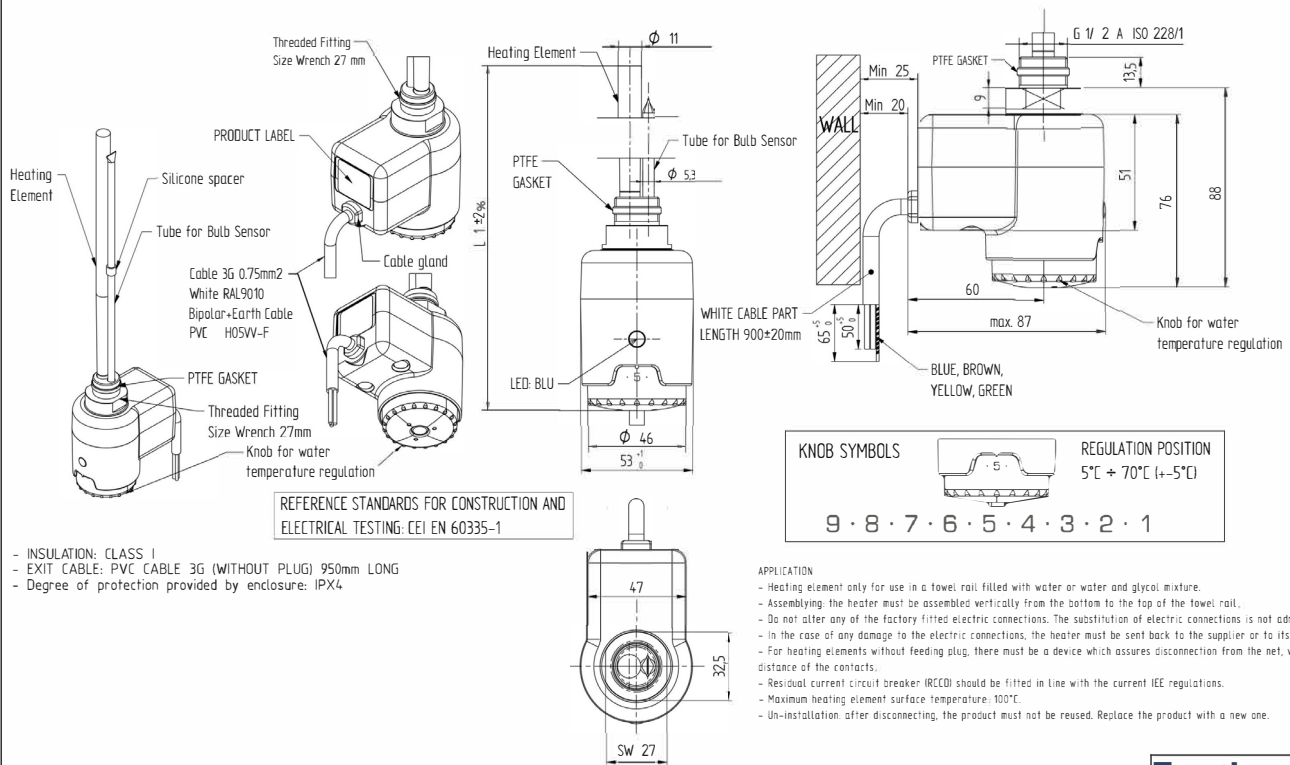

DATASHEET

Image

General Information

Product:	8.042
Description:	Type E Element 600W
Website Link:	(Click Here)
Product Type:	Heating Element
Brand:	Eastbrook Company
Colour:	Black
Net Weight (kg):	0.97kg
Product Range:	Type E Element

Product Specifications

Warranty:	1 Year(s)
Watts:	600

Drawing

Type E Element Technical Drawing

Eastbrook 
 Eastbrook Road, Gloucester GL4 3DB
 Technical Helpline : 01452 317890
 Mon - Fri / 8am - 5pm
 Email : technical@eastbrookco.com