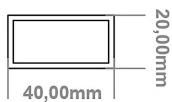

Drawing

Platani 800 x 600mm. Technical Drawing

A SECTION

Eastbrook
Eastbrook Road, Gloucester GL4 3DB
Technical Helpline : 01452 317890
Mon - Fri / 8am - 5pm
Email : technical@eastbrookco.com