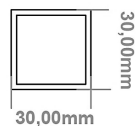

DATASHEET

Image

General Information

Product:	89:1329
Description:	Platani 800 x 600mm Towel Rail
Website Link:	(Click Here)
Product Type:	Towel Rail
Brand:	Eastbrook Company
Colour:	Matt White
Material:	Mild Steel
Height (mm):	800mm
Width (mm):	600mm
Net Weight (kg):	7.9kg
Product Range:	Platani

Drawing

Platani 800 x 600mm. Technical Drawing

A SECTION

B SECTION

Eastbrook 
Eastbrook Road, Gloucester GL4 3DB
Technical Helpline : 01452 317890
Mon - Fri / 8am - 5pm
Email : technical@eastbrookco.com