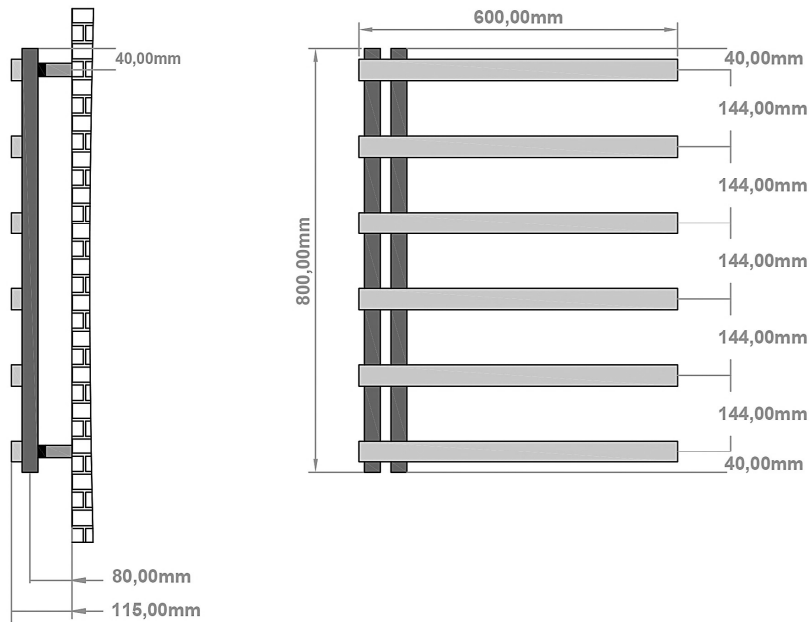

DATASHEET

Image

General Information

Product:	89:1329
Description:	Platani 800 x 600mm Towel Rail
Website Link:	(Click Here)
Product Type:	Towel Rail
Brand:	Eastbrook Company
Colour:	Matt White
Material:	Mild Steel
Height (mm):	800mm
Width (mm):	600mm
Net Weight (kg):	7.9kg
Product Range:	Platani

Product Specifications

Warranty:	5 Year(s)
Supplied with fixings:	Yes
BTU $\Delta T50^{\circ}\text{C}$:	1038
BTU $\Delta T60^{\circ}\text{C}$:	1328
Watts $\Delta T50^{\circ}\text{C}$:	304
Watts $\Delta T60^{\circ}\text{C}$:	389

Drawing

Platani 800 x 600mm. Technical Drawing

A SECTION

B SECTION

Eastbrook 
Eastbrook Road, Gloucester GL4 3DB
Technical Helpline : 01452 317890
Mon - Fri / 8am - 5pm
Email : technical@eastbrookco.com