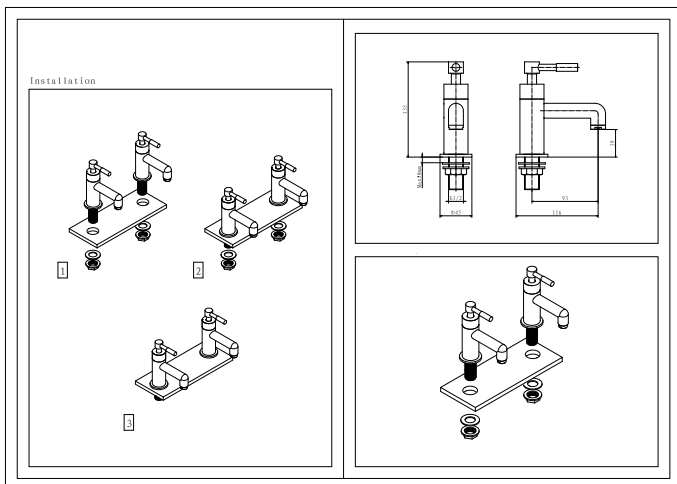

DATASHEET

Image

Drawing

General Information

Product:	79.0017
Description:	Leith Basin Taps
Website Link:	(Click Here)
Product Type:	Basin Taps
Brand:	Eastbrook Company
Colour:	Chrome
Material:	Solid Brass
Height (mm):	135mm
Width (mm):	126mm
Length (mm):	45mm
Net Weight (kg) (kg):	1.2kg
Product Range:	Leith

Product Specifications

Warranty:	5 Year(s)
Finish:	Polished
Mounting:	Deck
Flow rate Litres/Min (1.0 bar):	13.9
Flow rate Litres/Min (2.0 bar):	20.6
Flow rate Litres/Min (3.0 bar):	25.2
Minimum Bar Pressure re-	0.2