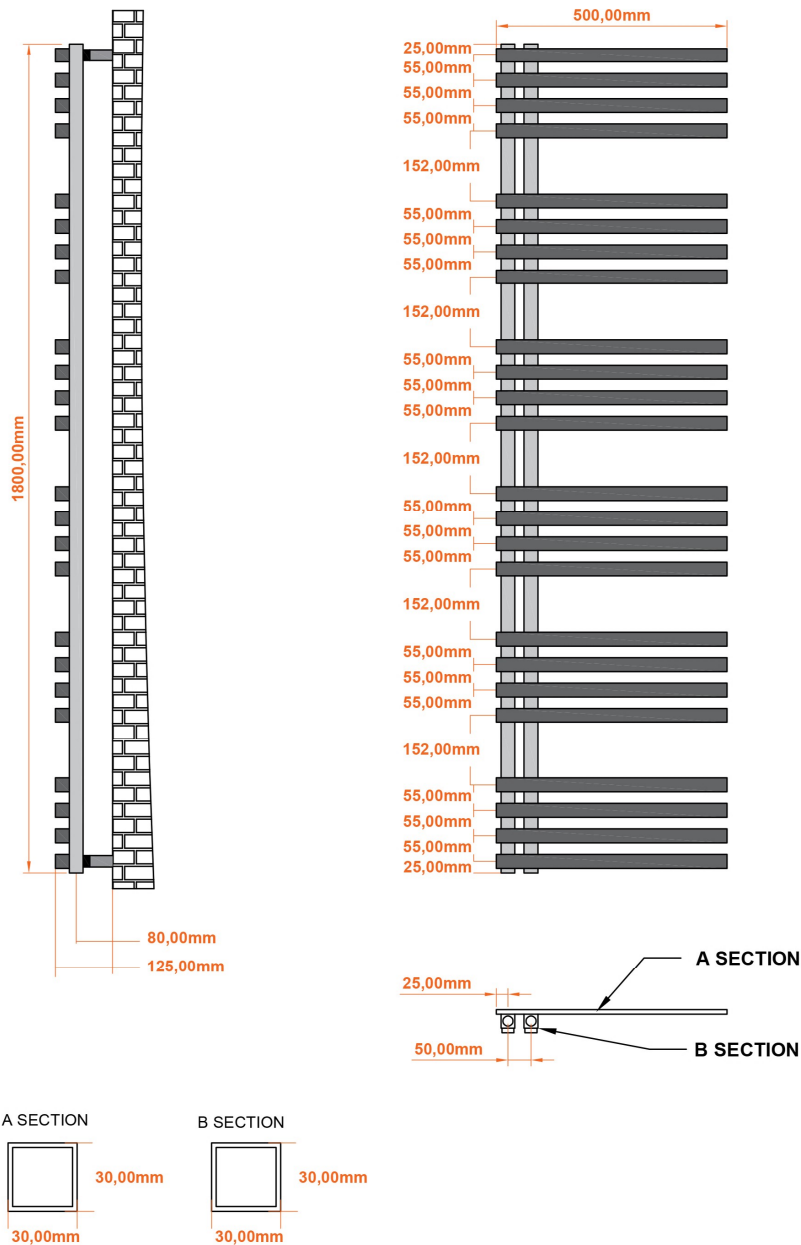

DATASHEET

Image

General Information

Product:	89:1362
Description:	Reinbach 1800 x 500mm Towel Rail
Website Link:	(Click Here)
Product Type:	Towel Rail
Brand:	Eastbrook Company
Colour:	Matt White
Material:	Mild Steel
Height (mm):	1800mm
Width (mm):	500mm
Net Weight (kg):	22.18kg
Product Range:	Reinbach

Product Specifications

Warranty:	5 Year(s)
Supplied with fixings:	Yes
BTU $\Delta T50^{\circ}\text{C}$:	2660
BTU $\Delta T60^{\circ}\text{C}$:	3353
Watts $\Delta T50^{\circ}\text{C}$:	780
Watts $\Delta T60^{\circ}\text{C}$:	983

Drawing

Reinbach 1800 x 500mm. Technical Drawing

scale: 1/2

Eastbrook 
Eastbrook Road, Gloucester GL4 3DB
Technical Helpline : 01452 317890
Mon - Fri / 8am - 5pm
Email : technical@eastbrookco.com