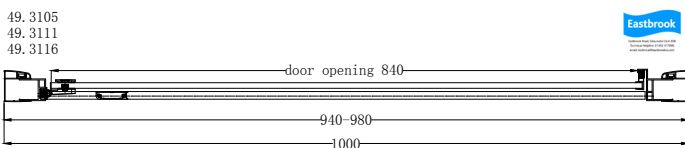

DATASHEET

Image

Drawing

General Information

Product:	49.3105
Description:	Corniche 8mm Framed Hinged Door 2000x1000
Website Link:	(Click Here)
Product Type:	Pivot Shower Doors
Brand:	Eastbrook Company
Colour:	Chrome
Material:	Tempered Glass
Height (mm):	2000mm
Width (mm):	1000mm
Length (mm):	80mm
Net Weight (kg) (kg):	38.1kg
Product Range:	Corniche 2000

Product Specifications

Warranty:	10 Year(s)
Door opening (mm):	840mm
Easy Clean glass:	Yes
Finish:	Polished
Frameless:	No
Glass Thickness (mm):	8mm
Glass type:	Clear Glass
Waste Included:	No
Adjustment (mm):	940-980mm
Enclosure Size:	1000