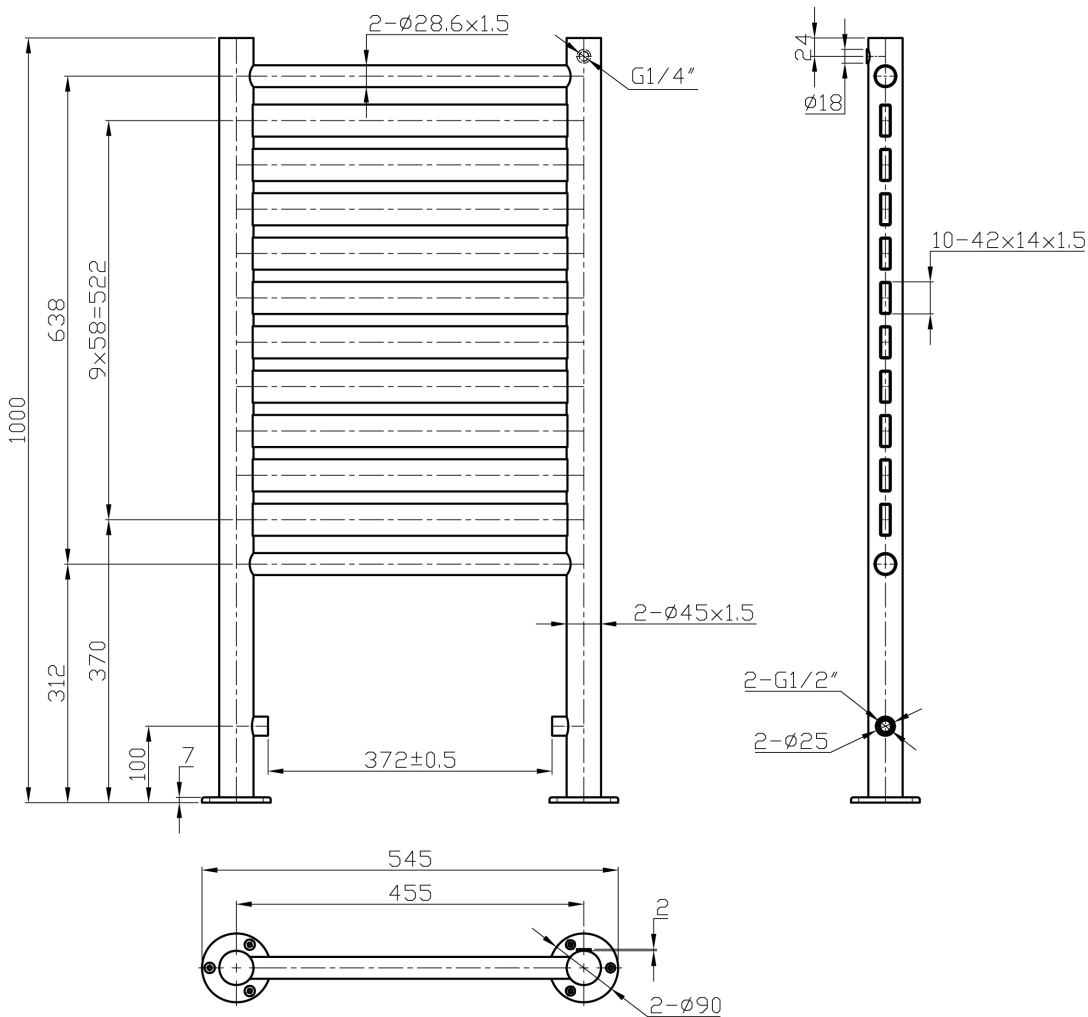

Drawing

Eastbrook Road, Gloucester GL4 3DB
Technical Helpline: 01452 317890
email: technical@eastbrookco.com