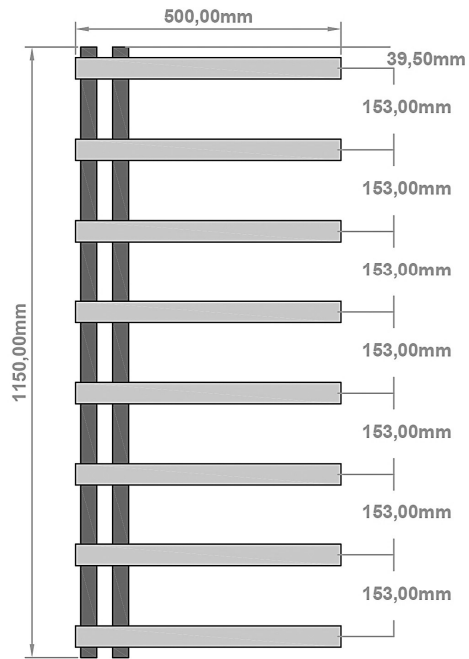

DATASHEET

Image

General Information

Product:	89.1342
Description:	Platani 1150 x 500mm Towel Rail
Website Link:	(Click Here)
Product Type:	Towel Rail
Brand:	Eastbrook Company
Colour:	Matt Anthracite
Material:	Mild Steel
Height (mm):	1150mm
Width (mm):	500mm
Net Weight (kg):	9.4kg
Product Range:	Platani

Product Specifications

Warranty:	5 Year(s)
Supplied with fixings:	Yes
BTU $\Delta T50^{\circ}\text{C}$:	1245
BTU $\Delta T60^{\circ}\text{C}$:	1594
Watts $\Delta T50^{\circ}\text{C}$:	365
Watts $\Delta T60^{\circ}\text{C}$:	467

Drawing

Platani 1150 x 500mm. Technical Drawing

A SECTION

B SECTION

Eastbrook 
Eastbrook Road, Gloucester GL4 3DB
Technical Helpline : 01452 317890
Mon - Fri / 8am - 5pm
Email : technical@eastbrookco.com