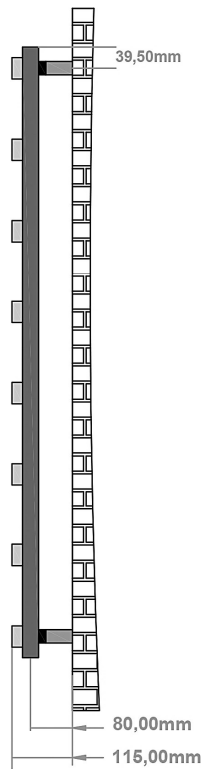

DATASHEET

Image

General Information

Product:	89.1342
Description:	Platani 1150 x 500mm Towel Rail
Website Link:	(Click Here)
Product Type:	Towel Rail
Brand:	Eastbrook Company
Colour:	Matt Anthracite
Material:	Mild Steel
Height (mm):	1150mm
Width (mm):	500mm
Net Weight (kg):	9.4kg
Product Range:	Platani

Product Specifications

Warranty:	5 Year(s)
Supplied with fixings:	Yes
BTU $\Delta T50^{\circ}\text{C}$:	1245
BTU $\Delta T60^{\circ}\text{C}$:	1594
Watts $\Delta T50^{\circ}\text{C}$:	365
Watts $\Delta T60^{\circ}\text{C}$:	467

Drawing

Platani 1150 x 500mm. Technical Drawing

A SECTION

B SECTION

Eastbrook 
Eastbrook Road, Gloucester GL4 3DB
Technical Helpline : 01452 317890
Mon - Fri / 8am - 5pm
Email : technical@eastbrookco.com