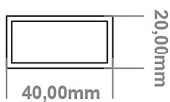

Drawing

Platani 1150 x 500mm. Technical Drawing

A SECTION

Eastbrook
Eastbrook Road, Gloucester GL4 3DB
Technical Helpline : 01452 317890
Mon - Fri / 8am - 5pm
Email : technical@eastbrookco.com