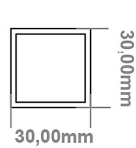

DATASHEET

Image

General Information

Product:	89.1342
Description:	Platani 1150 x 500mm Towel Rail
Website Link:	(Click Here)
Product Type:	Towel Rail
Brand:	Eastbrook Company
Colour:	Matt Anthracite
Material:	Mild Steel
Height (mm):	1150mm
Width (mm):	500mm
Net Weight (kg):	9.4kg
Product Range:	Platani

Drawing

Platani 1150 x 500mm. Technical Drawing

A SECTION

B SECTION

Eastbrook 
Eastbrook Road, Gloucester GL4 3DB
Technical Helpline : 01452 317890
Mon - Fri / 8am - 5pm
Email : technical@eastbrookco.com