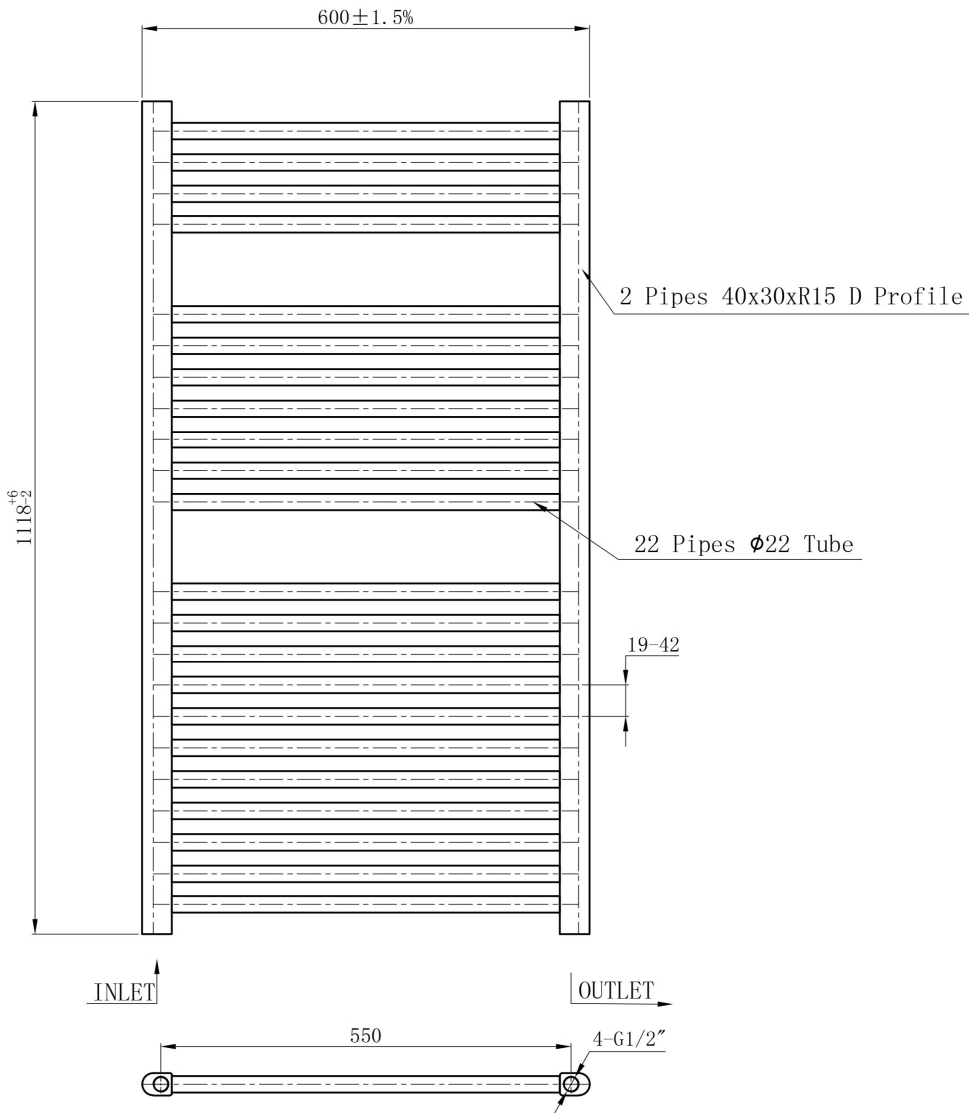

### General Information

Product:	41.0283
Description:	Straight Biava Multirail 1118 x 600
Website Link:	<a href="#">(Click Here)</a>
Product Type:	Towel Rail
Brand:	Eastbrook Company
Colour:	Gloss White
Material:	Mild Steel
Height (mm):	1118mm
Width (mm):	600mm
Net Weight (kg):	9.3kg
Product Range:	Biava Multirail

## Drawing

### Biava Multirail Straight 1118 x 600mm. Technical Drawing

Unit: mm

**Eastbrook**   
Eastbrook Road, Gloucester GL4 3DB  
Technical Helpline : 01452 317890  
Mon - Fri / 8am - 5pm  
Email : technical@eastbrookco.com