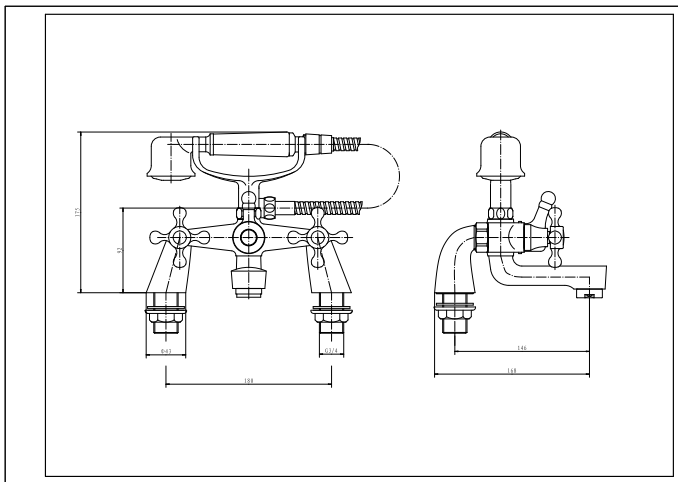

### Drawing

### General Information

Product:	79.0029
Description:	Stenhouse Luxury BSM inc kit
Website Link:	<a href="#">(Click Here)</a>
Product Type:	Bath Shower Mixer Taps
Brand:	Eastbrook Company
Colour:	Chrome
Material:	Solid Brass
Height (mm):	235mm
Width (mm):	185mm
Length (mm):	223mm
Net Weight (kg) (kg):	2.4kg
Product Range:	Stenhouse

### Product Specifications

Warranty:	5 Year(s)
Finish:	Polished
Mounting:	Deck
Flow rate Litres/Min (1.0 bar):	25.1
Flow rate Litres/Min (2.0 bar):	35.3
Flow rate Litres/Min (3.0 bar):	43.2
Minimum Bar Pressure re-	0.2