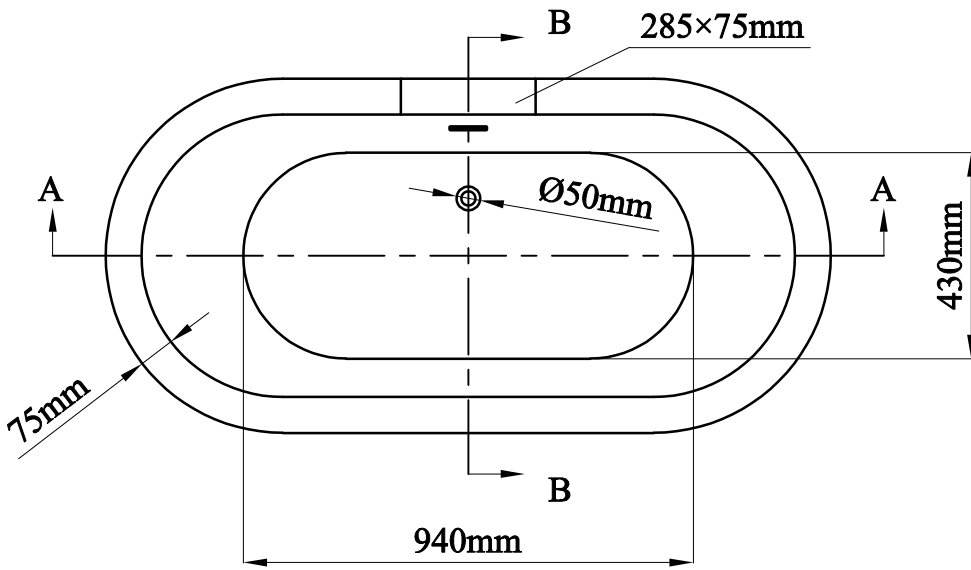

Code No.: 33.0012
Dimensions: 1510x735x600 mm

SECTION A-A

SECTION B-B