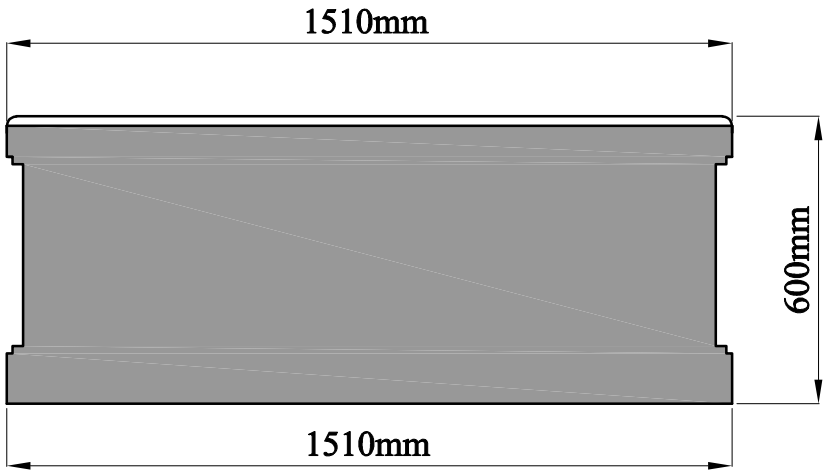

Code No.: 33.0012
Dimensions: 1510x735x600 mm

SECTION A-A

SECTION B-B