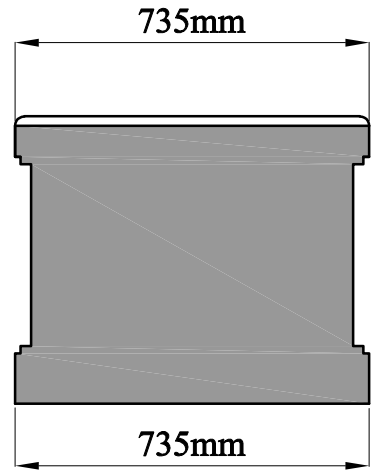

Code No.: 33.0012
Dimensions: 1510x735x600 mm

SECTION A-A

SECTION B-B