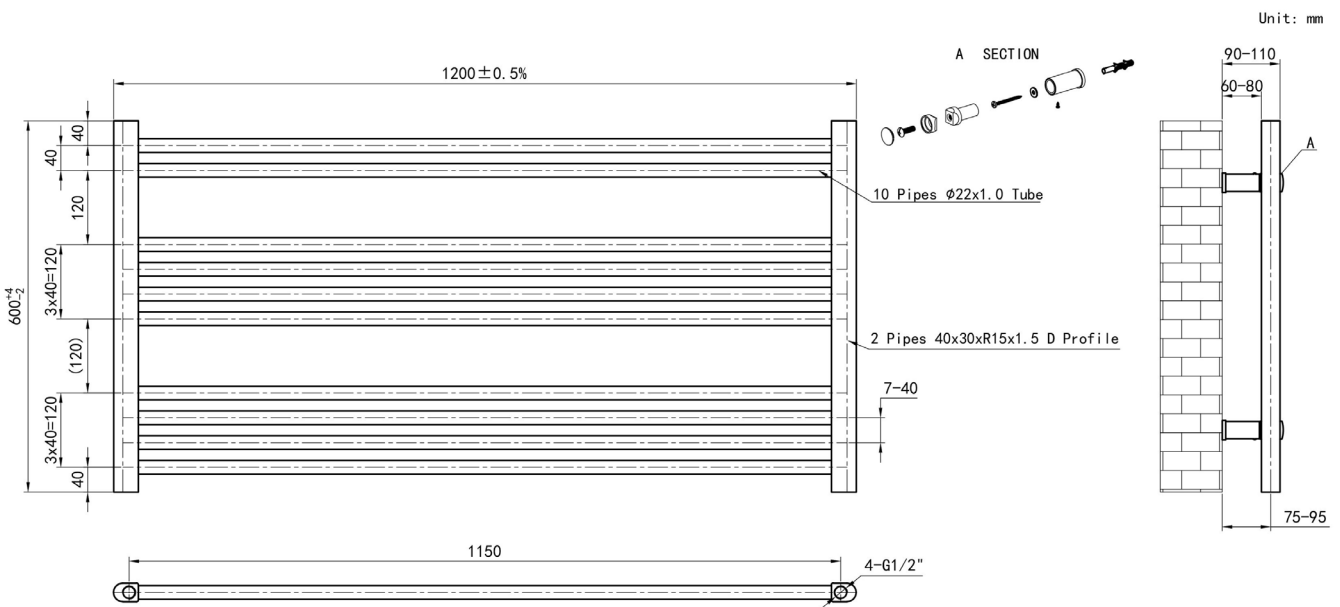

DATASHEET

Image

General Information

Product:	41.0245
Description:	Wendover Straight Multirail 600 x 1200
Website Link:	(Click Here)
Product Type:	Towel Rail
Brand:	Eastbrook Company
Colour:	Chrome
Material:	Mild Steel
Height (mm):	600mm
Width (mm):	1200mm
Net Weight (kg):	8.3kg
Product Range:	Wendover

Product Specifications

Warranty:	5 Year(s)
Supplied with fixings:	Yes
BTU $\Delta T50^{\circ}\text{C}$:	1337
BTU $\Delta T60^{\circ}\text{C}$:	1665
Watts $\Delta T50^{\circ}\text{C}$:	392
Watts $\Delta T60^{\circ}\text{C}$:	488
Number of Horizontal Bars:	10

Drawing

Wendover Straight 600 x 1200mm. Technical Drawing

Eastbrook 
Eastbrook Road, Gloucester GL4 3DB
Technical Helpline : 01452 317890
Mon - Fri / 8am - 5pm
Email : technical@eastbrookco.com