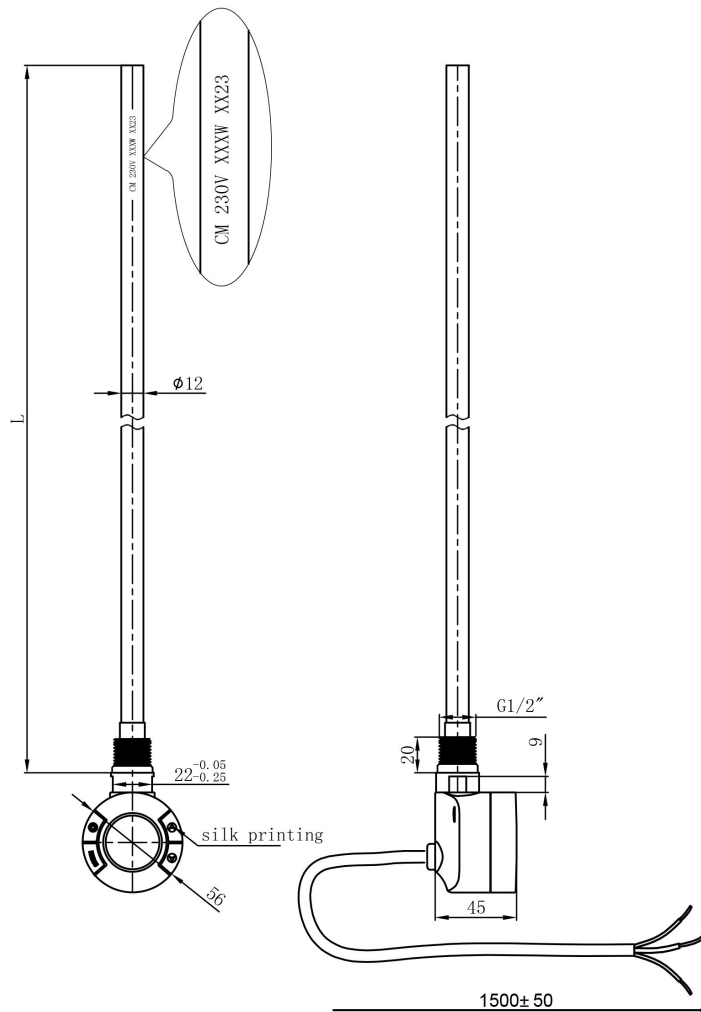

DATASHEET

Image

General Information

Product:	41.0747
Description:	Type B Element Wi-Fi 600W
Website Link:	(Click Here)
Product Type:	Heating Element
Brand:	Eastbrook Company
Colour:	Chrome
Length (mm):	45mm
Net Weight (kg):	0.36kg
Product Range:	Type B Wi-Fi Element

Product Specifications

Warranty:	2 Year(s)
Watts:	600

Drawing

**Type B Wi-Fi Element
 Technical Drawing**

Power	Resistance Length (L)
150W	245mm.
300W	315mm.
600W	545mm.
900W	755mm.

* Tolerance +/- 5mm.

Notes :

1. Cable colour for gloss white and chrome element is white.
2. Cable colour for matt anthracite and matt black element is black.
3. Cable length for all Type B Wi-Fi elements is 1.5 metre (+/- 5 cm).
4. IP rating is IPX4.